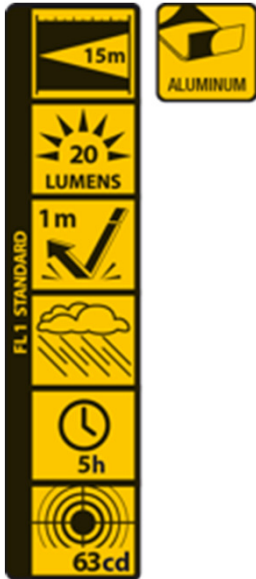

## 0.5 Watt LED Flashlight • 20 Lumen Power

POWERED BY

DURACELL

### M-FL-003-DU

Function	On - Off
LED Type	0.5 Watt LED
Light Output	20 lumens
Beam Distance	15m
Run Time	5h
Water Resistance	IPX4
Material	Aluminium
Color	Black
Battery operated	1x AAA Alkaline included
Accessory	Keychain
Dimensions	ø 1.40cm x 8.20cm
Packaging	1 piece in blister
EAN	0884620049560