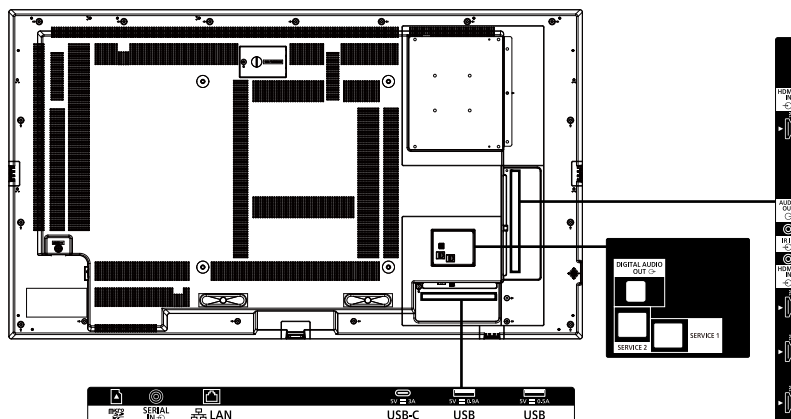

<sup>1</sup> When operated directly in front of the display screen.

**OPTIONAL ACCESSORIES**

Early warning software	ET-SWA 100 / 105 series
------------------------	-------------------------

**DIMENSIONS**

Cautions: This drawing is not a scale  
Units: mm (inches)

**CONNECTION TERMINAL**

<sup>1</sup> Specifications and appearance are subject to change without notice.