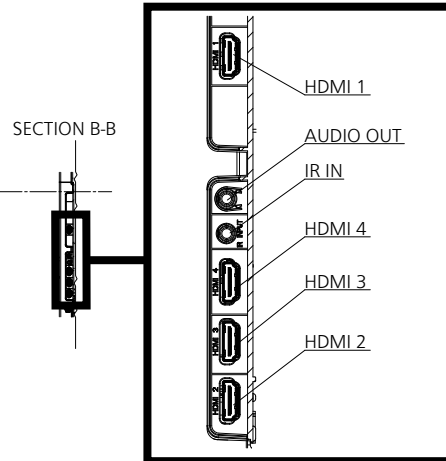

## Note

- An auto detected signal format may be differently displayed from the actual input signal.
- [ i ] shown after the number of dots of resolution means the interlace signal.

● Drawing of terminals

View from back

Magnified figure of terminal b

Magnified figure of terminal a

Sectional view of terminal a  
(MICRO SD / SERIAL IN / LAN / USB TYPE-C /  
USB TYPE-A / USB TYPE-A)

Terminal a  
55CQE2W Terminal (Bottom)

Units : mm (inches)

	MICRO SD	SERIAL	LAN	USB TYPE-C	USB TYPE-A
A	5.1 (0.2)	7.7 (0.3)	9.3 (0.36)	4.8 (0.18)	7.3 (0.28)
B	-	0.7 (0.02)	5.1 (0.2)	-	-
C	27.0 (1.06)				

Sectional view of terminal b  
(HDMI 1 / AUDIO OUT / IR IN / HDMI 4 / HDMI 3 / HDMI 2)