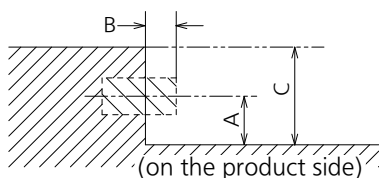

View from back

Magnified figure of terminal b

Magnified figure of terminal a

Sectional view of terminal a  
(MICRO SD / SERIAL IN / LAN / USB TYPE-C /  
USB TYPE-A / USB TYPE-A)

Terminal a  
55CQE2W Terminal (Bottom)

Units : mm (inches)

	MICRO SD	SERIAL	LAN	USB TYPE-C	USB TYPE-A
A	5.1 (0.2)	7.7 (0.3)	9.3 (0.36)	4.8 (0.18)	7.3 (0.28)
B	-	0.7 (0.02)	5.1 (0.2)	-	-
C	27.0 (1.06)				

Sectional view of terminal b  
(HDMI 1 / AUDIO OUT / IR IN / HDMI 4 / HDMI 3 / HDMI 2)