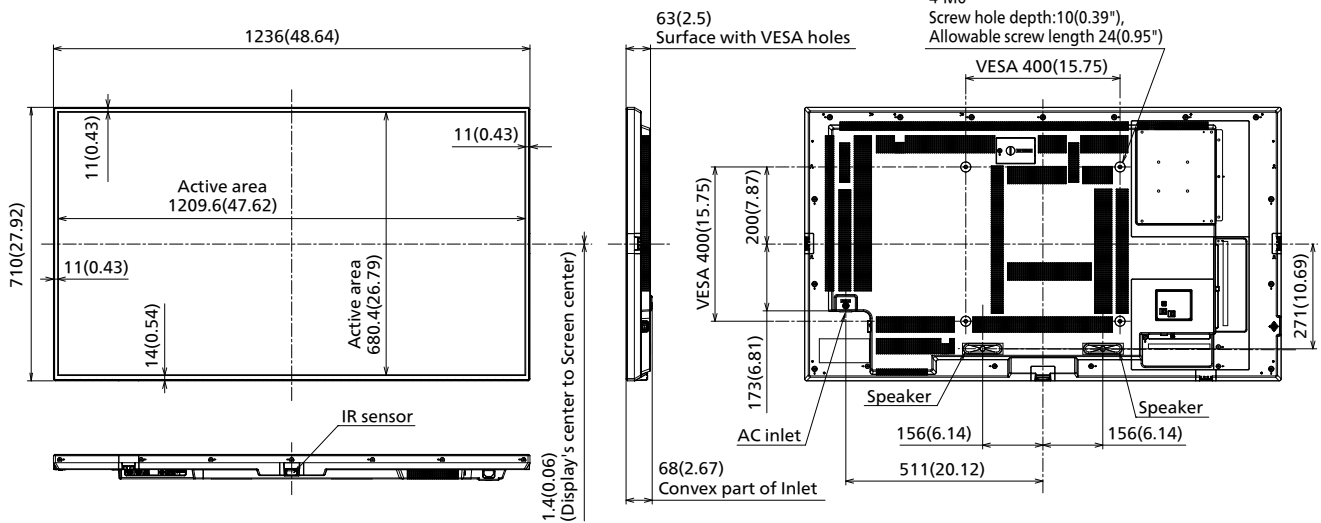

¹ In case of running for a long time, the moving image is recommended to be displayed. If you display a still picture for an extended period, the image retention might remain on the screen. However, image retention can gradually disappear by displaying movie images.

INCLUDED ACCESSORIES

- Remote Control
- Batteries (AA Size) x 2
- AC cord x 2 (EU/UK (approx. 2 m (78.7")))
- IR sensor x 1 (cable length approx. 1480 mm (4.85 ft))
- IR Sensor Holder x 1 (Screw x 3)
- RS232C cable x1 (Approx. 1 m (3.28 ft))
- Clamper x 3

STANDARD (CERTIFICATIONS)

SAFETY REGULATIONS	EN62368-1
RADIATION REGULATIONS	EN55032, EN55035, EN61000-3-2, EN61000-3-3

WIRELESS LAN

Compliance standard	IEEE 802.11 a/b/g/n/ac Dual band (Wireless LAN Standard protocol)
Channel	CH 1-13, CH 36-64, CH 100-140
Communication range	Approx. 30 m (Depends on usage environment)

Bluetooth®

Supported version	Bluetooth® 5.1
Profile	HID / A2DP

REMOTE CONTROL TRANSMITTER

Power Requirements	DC 3 V (AA Size batteries x 2)
Operating distance¹	Approx. 7 m/23 ft
Weight	Approx. 111 g (3.92 oz) including batteries
Dimensions (W x H x D)	51 x 161 x 27 mm (2.00" x 6.34" x 1.07")

¹ When operated directly in front of the display screen.

OPTIONAL ACCESSORIES

Early warning software	ET-SWA 100 / 105 series

DIMENSIONS

Cautions: This drawing is not a scale
Units: mm (inches)