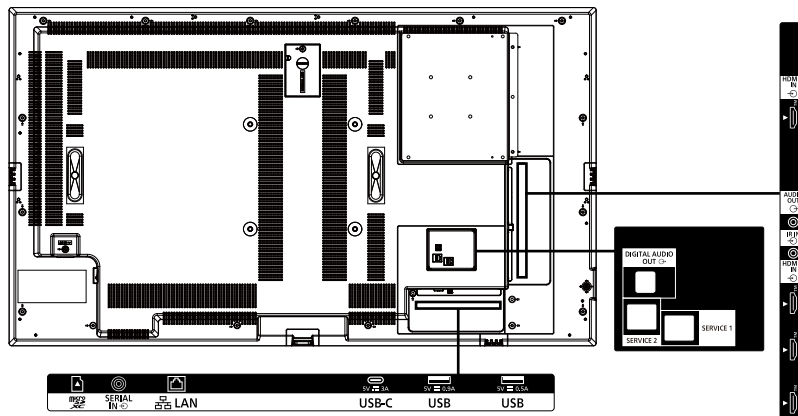

CONNECTION TERMINAL

1 Specifications and appearance are subject to change without notice.