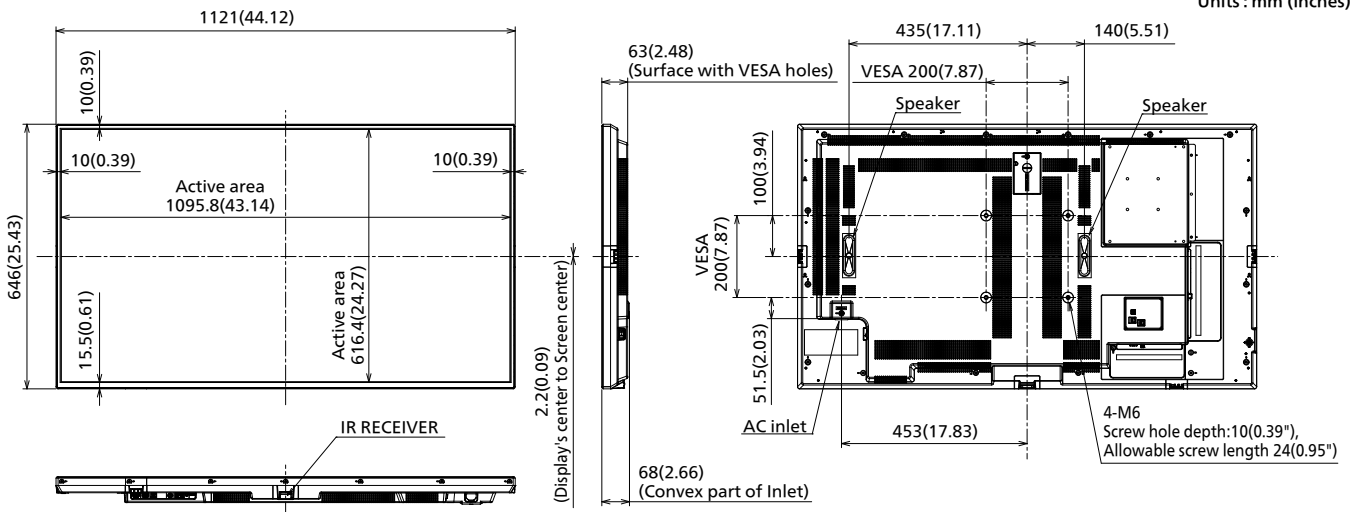

1 In case of running for a long time, the moving image is recommended to be displayed. If you display a still picture for an extended period, the image retention might remain on the screen. However, image retention can gradually disappear by displaying movie images.

INCLUDED ACCESSORIES

- Remote Control - Batteries (AA Size) x 2
- AC cord x 2 (EU/UK (approx. 2 m (78.7"))
- IR sensor x 1 (cable length approx. 1480 mm (4.85 ft))
- IR Sensor Holder x 1 (Screw x 3)
- RS232C cable x1 (Approx. 1 m (3.28 ft)) - Clamper x 3

STANDARD (CERTIFICATIONS)

SAFETY REGULATIONS	EN62368-1
RADIATION REGULATIONS	EN55032, EN55035, EN61000-3-2, EN61000-3-3

WIRELESS LAN

Compliance standard	IEEE 802.11 a/b/g/n/ac Dual band (Wireless LAN Standard protocol)
Channel	CH 1-13, CH 36-64, CH 100-140
Communication range	Approx. 30 m (Depends on usage environment)

Bluetooth®

Supported version	Bluetooth® 5.1
Profile	HID / A2DP

REMOTE CONTROL TRANSMITTER

Power Requirements	DC 3 V (AA Size batteries x 2)
Operating distance¹	Approx. 7 m/23 ft
Weight	Approx. 111 g (3.92 oz) ncluding batteries
Dimensions (W x H x D)	51 x 161 x 27 mm (2.00" x 6.34" x 1.07")

1 When operated directly in front of the display screen.

OPTIONAL ACCESSORIES

Early warning software	ET-SWA 100 / 105 series

DIMENSIONS

Cautions: This drawing is not a scale
Units: mm (inches)