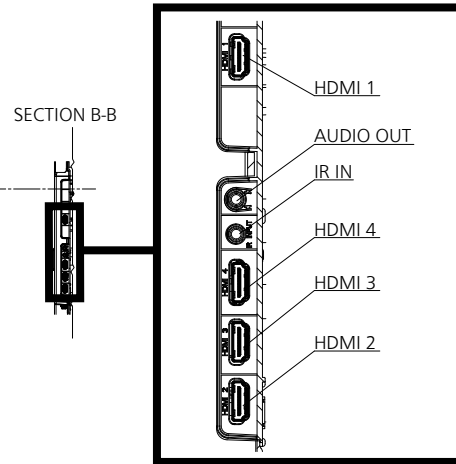

**INCLUDED ACCESSORIES**

- Remote Control - Batteries (AA Size) x 2
- AC cord x 2 (EU/UK (approx. 2 m (78.7"))
- IR sensor x 1 (cable length approx. 1480 mm (4.85 ft))
- IR Sensor Holder x 1 (Screw x 3)
- RS232C cable x1 (Approx. 1 m (3.28 ft)) - Clamper x 3

Note

- An auto detected signal format may be differently displayed from the actual input signal.
- [ i ] shown after the number of dots of resolution means the interlace signal.

**● Drawing of terminals**

View from back

Magnified figure of terminal b

Magnified figure of terminal a

**Sectional view of terminal a**  
(MICRO SD / SERIAL IN / LAN / USB TYPE-C /  
USB TYPE-A / USB TYPE-A)

**Terminal a**  
**50CQE2W Terminal (Bottom)**

Units : mm (inches)

	MICRO SD	SERIAL	LAN	USB TYPE-C	USB TYPE-A
A	5.1 (0.2)	7.7 (0.3)	9.3 (0.36)	4.8 (0.18)	7.3 (0.28)
B	-	0.7 (0.02)	5.1 (0.2)	-	-
C	27.0 (1.06)				

**Sectional view of terminal b**  
(HDMI 1 / AUDIO OUT / IR IN / HDMI 4 / HDMI 3 / HDMI 2)