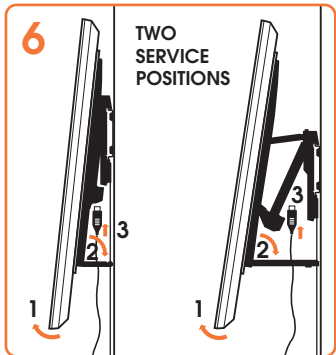

Designed and engineered in the Netherlands
More information on: www.vogels.com

VOGELS PRODUCTS BV, HONDSRUGLAAN 93, 5628 DB EINDHOVEN, THE NETHERLANDS