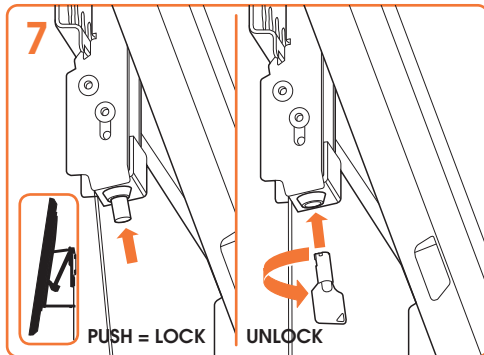

Designed and engineered in the Netherlands
More information on: www.vogels.com

VOGELS PRODUCTS BV, HONDSRUGLAAN 93, 5628 DB EINDHOVEN, THE NETHERLANDS