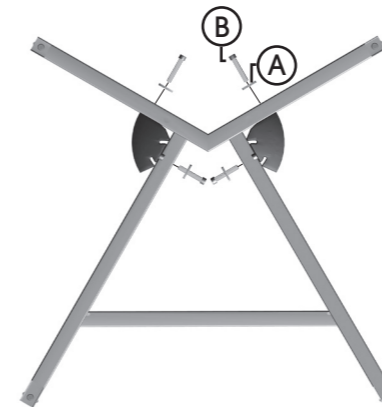

Mounting instructions
Montagevoorschrift
Instructions de montage
Montageanleitung
Guía de montaje
Istruzioni di montaggio
Instruções de montagem
Monteringsanvisning
Instrukcja montażu
Рекомендации по установке

Max. PFF 2420: 70 kg / 154 lbs
PFT 2515: 70 kg / 154 lbs
PFT 2520: 55 kg / 121 lbs

ISO 9001 : 2000
CERTIFIED

PFF 2420
PFT 2520

- A = 4x Connection plate
- B = 8x DIN912 Hexagon socket head cap screw M8x50
- C = 1x Foot
- D = 1x Column left
- E = 1x Column right
- F = 1x Cover stand high
- G = 2x ISO7380 Hex socket button head screw M10x30
- H = 1x Intercolumn
- I = 1x Front plate
- J = 1x Back plate

PFT 2515

- A = 4x Connection plate
- B = 8x DIN912 Hexagon socket head cap screw M8x50
- C = 1x Foot
- D = 1x Column left
- E = 1x Column right
- F = 1x Cover stand high
- G = 2x ISO7380 Hex socket button head screw M10x30
- H = 1x Intercolumn
- I = 1x Front plate
- J = 1x Back plate

OPTIONAL

WARNING

(GB) Subject to printing errors and technical amendments.
(NL) Drukfouten en technische wijzigingen voorbehouden.
(F) Sous réserve de fautes d'impression et de modifications techniques.
(D) Für Druckfehler übernehmen wir keine Verantwortung. Technische Änderungen vorbehalten.
(E) Reservados errores de imprenta y sujeta a modificaciones.
(I) Con riserva di modifiche tecniche e di eventuali errori di stampa.
(P) Reserva-se a ocorrência de gralhas e de modificações técnicas.
(H) Nyomdahibák és technikai változtatások joga fenntartva.
(PL) Zastrzeżenie się możliwość występowania błędów drukarskich i zmian technicznych.
(RUS) Возможны ошибки при печати и технические модификации.

1 PFF 2420

2 PFF 2420
PFT 2515
PFT 2520

3

4

5

6

7

8

9

10 Optional: PFB 34XX

11 PFF 2420
PFT 2520

Optional
PFB 34XX
PVA 5050

12 PFF 2515