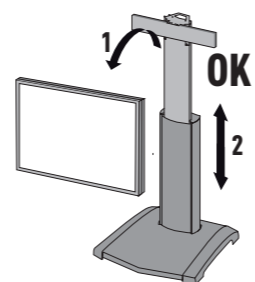

Mounting instructions
Montagevoorschrift
Instructions de montage
Montageanleitung
Guía de montaje
Istruzioni di montaggio
Instruções de montagem
Monteringsanvisning
Instrukcja montażu
Рекомендации по установке

Max. PFF 2420: 70 kg / 154 lbs
PFT 2515: 70 kg / 154 lbs
PFT 2520: 55 kg / 121 lbs

ISO 9001 : 2000
CERTIFIED

PFF 2420
PFT 2520

- A = 4x Connection plate
- B = 8x DIN912 Hexagon socket head cap screw M8x50
- C = 1x Foot
- D = 1x Column left
- E = 1x Column right
- F = 1x Cover stand high
- G = 2x ISO7380 Hex socket button head screw M10x30
- H = 1x Intercolumn
- I = 1x Front plate
- J = 1x Back plate

PFT 2515

- A = 4x Connection plate
- B = 8x DIN912 Hexagon socket head cap screw M8x50
- C = 1x Foot
- D = 1x Column left
- E = 1x Column right
- F = 1x Cover stand high
- G = 2x ISO7380 Hex socket button head screw M10x30
- H = 1x Intercolumn
- I = 1x Front plate
- J = 1x Back plate

OPTIONAL

WARNING

(GB) Subject to printing errors and technical amendments.
(NL) Drukfouten en technische wijzigingen voorbehouden.
(F) Sous réserve de fautes d'impression et de modifications techniques.
(D) Für Druckfehler übernehmen wir keine Verantwortung. Technische Änderungen vorbehalten.
(E) Reservados errores de imprenta y sujeta a modificaciones.
(I) Con riserva di modifiche tecniche e di eventuali errori di stampa.
(P) Reserva-se a ocorrência de gralhas e de modificações técnicas.
(H) Nyomdahibák és technikai változtatások joga fenntartva.
(PL) Zastrzeżenie się możliwość występowania błędów drukarskich i zmian technicznych.
(RUS) Возможны ошибки при печати и технические модификации.

1 PFF 2420

2 PFF 2420
PFT 2515
PFT 2520

3

4

5

6

7

8

9

10 Optional: PFB 34XX

11 PFF 2420
PFT 2520

Optional
PFB 34XX
PVA 5050

12 PFF 2515