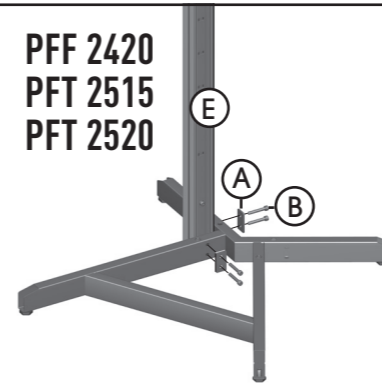

Max. PFF 2420: 70 kg / 154 lbs
 PFT 2515: 70 kg / 154 lbs
 PFT 2520: 55 kg / 121 lbs

ISO 9001 : 2000
 CERTIFIED

PFF 2420
 PFT 2520

- A = 4x Connection plate
- B = 8x DIN912 Hexagon socket head cap screw M8x50
- C = 1x Foot
- D = 1x Column left
- E = 1x Column right
- F = 1x Cover stand high
- G = 2x ISO7380 Hex socket button head screw M10x30
- H = 1x Intercolumn
- I = 1x Front plate
- J = 1x Back plate

PFT 2515

- A = 4x Connection plate
- B = 8x DIN912 Hexagon socket head cap screw M8x50
- C = 1x Foot
- D = 1x Column left
- E = 1x Column right
- F = 1x Cover stand high
- G = 2x ISO7380 Hex socket button head screw M10x30
- H = 1x Intercolumn
- I = 1x Front plate
- J = 1x Back plate

1 PFF 2420

2 PFF 2420
 PFT 2515
 PFT 2520

3

4

5

6

7

8