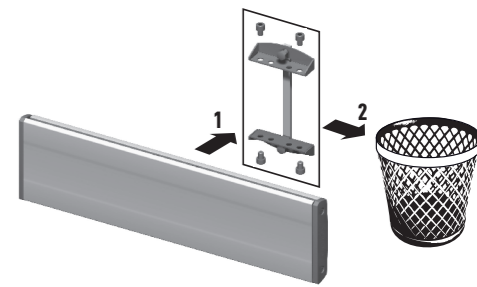

10 Optional: PFB 34XX