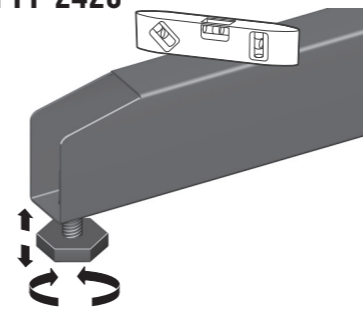

(GB) Subject to printing errors and technical amendments.
(NL) Drukfouten en technische wijzigingen voorbehouden.
(F) Sous réserve de fautes d'impression et de modifications techniques.
(D) Für Druckfehler übernehmen wir keine Verantwortung. Technische Änderungen vorbehalten.
(E) Reservados errores de imprenta y sujeta a modificaciones.
(I) Con riserva di modifiche tecniche e di eventuali errori di stampa.
(P) Reserva-se a ocorrência de gralhas e de modificações técnicas.
(H) Nyomdahibák és technikai változtatások joga fenntartva.
(PL) Zastrzeżenie się możliwość występowania błędów drukarskich i zmian technicznych.
(RUS) Возможны ошибки при печати и технические модификации.

1 PFF 2420