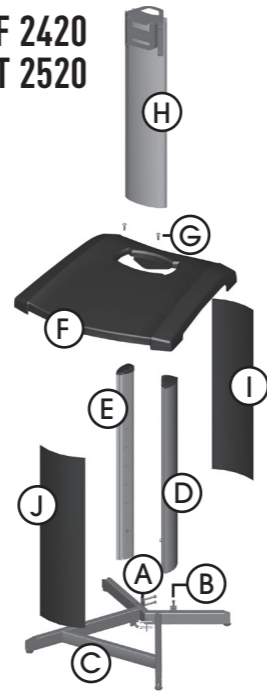

PFF 2420

PFT 2515

PFT 2520

Mounting instructions
 Montagevoorschrift
 Instructions de montage
 Montageanleitung
 Guía de montaje
 Istruzioni di montaggio
 Instruções de montagem
 Monteringsanvisning
 Instrukcja montażu
 Рекомендации по установке

Max. PFF 2420: 70 kg / 154 lbs
 PFT 2515: 70 kg / 154 lbs
 PFT 2520: 55 kg / 121 lbs

ISO 9001 : 2000
 CERTIFIED

PFF 2420
 PFT 2520

- A = 4x Connection plate
- B = 8x DIN912 Hexagon socket head cap screw M8x50
- C = 1x Foot
- D = 1x Column left
- E = 1x Column right
- F = 1x Cover stand high
- G = 2x ISO7380 Hex socket button head screw M10x30
- H = 1x Intercolumn
- I = 1x Front plate
- J = 1x Back plate

PFT 2515

- A = 4x Connection plate
- B = 8x DIN912 Hexagon socket head cap screw M8x50
- C = 1x Foot
- D = 1x Column left
- E = 1x Column right
- F = 1x Cover stand high
- G = 2x ISO7380 Hex socket button head screw M10x30
- H = 1x Intercolumn
- I = 1x Front plate
- J = 1x Back plate