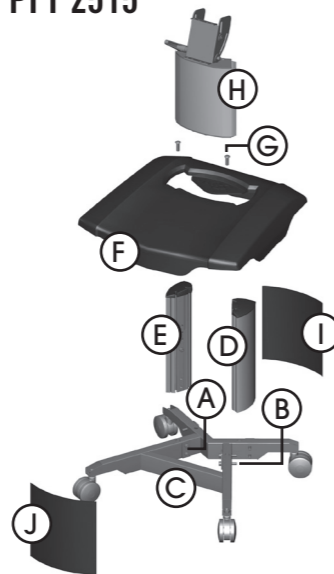

Max. PFF 2420: 70 kg / 154 lbs
 PFT 2515: 70 kg / 154 lbs
 PFT 2520: 55 kg / 121 lbs

ISO 9001 : 2000
 CERTIFIED

PFF 2420
 PFT 2520

- A = 4x Connection plate
- B = 8x DIN912 Hexagon socket head cap screw M8x50
- C = 1x Foot
- D = 1x Column left
- E = 1x Column right
- F = 1x Cover stand high
- G = 2x ISO7380 Hex socket button head screw M10x30
- H = 1x Intercolumn
- I = 1x Front plate
- J = 1x Back plate

PFT 2515

- A = 4x Connection plate
- B = 8x DIN912 Hexagon socket head cap screw M8x50
- C = 1x Foot
- D = 1x Column left
- E = 1x Column right
- F = 1x Cover stand high
- G = 2x ISO7380 Hex socket button head screw M10x30
- H = 1x Intercolumn
- I = 1x Front plate
- J = 1x Back plate