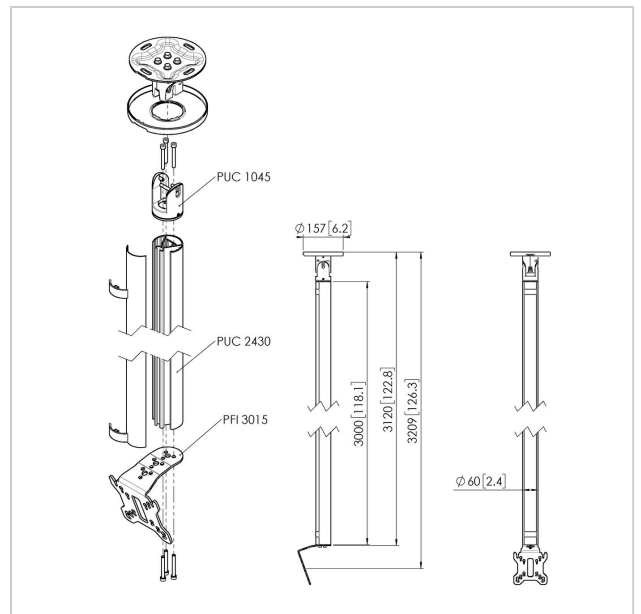

CT243011S Ceiling Mount

Article number (SKU)
Colour

7955084
Silver

Key Benefits

- Stylish high-end design
- Easy install
- Rotatable

Ceiling mount kit CT243011

Display size: Fitment: 100x100Max. load: 30 kg - 66 lbs Kit consists of: • 1x PUC 1045 Ceiling plate turn and tilt • 1x PUC 2430 Pole 300cm • 1x PFI 3015 Display interface

CT243011S Ceiling Mount

www.vogels.com

VOGEL'S HOLDING BV 2019 (c) All rights reserved.
Subject to printing errors, technical and price amendments.
Date:2020-03-18

Specifications

Product type number	CT243011	Min. horizontal hole pattern (mm)	50
Article number (SKU)	7955084	Min. screen size (inch)	10
Colour	Silver	Min. vertical hole pattern (mm)	50
EAN single box	8712285347108	Orientation	Landscape / Portrait
Length	3269	Universal or fixed hole pattern	Fixed
Width	130		
Depth	135		
TÜV certified	Yes		
Tilt	Tilt up to 20°		
Turn	Up to 360°		
Guarantee	5 years		
Max. weight load (kg)	30		
Max. bolt size	M4		
Max. height of interface (mm)	141		
Max. width of interface (mm)	130		
Ceiling types	Flat / inclined ceiling		
Height options	Fixed height		
Levelling function	Post-installation horizontal levelling		
Max. distance to ceiling - center display (mm)	3209		
Max. horizontal hole pattern (mm)	100		
Max. screen size (inch)	32		
Max. vertical hole pattern (mm)	100		