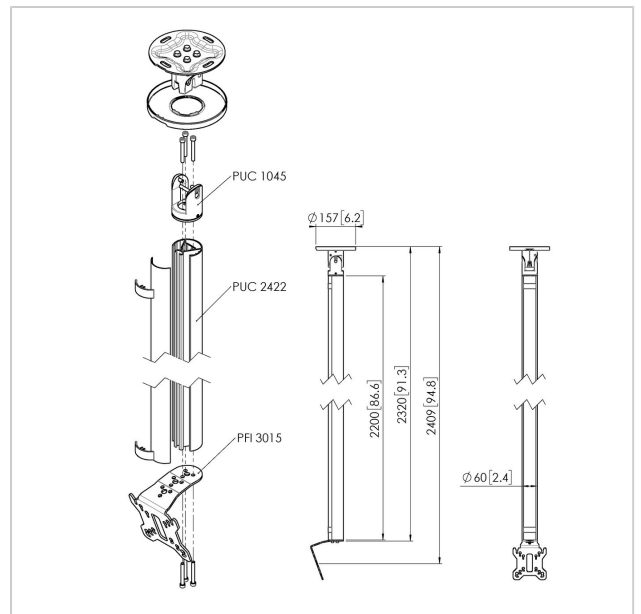

# Ceiling mount turn

Article number (SKU) 7955074  
 Colour Silver

## Ceiling mount kit CT242222

Display size: Fitment: 200x200Max. load: 30 kg - 66 lbs Kit consists of: • 1x PUC 1045 Ceiling plate turn and tilt • 1x PUC 2422 Pole 220 cm • 1x PFI 3015 Display interface

## Specifications

Product type number	CT242222	Min. horizontal hole pattern (mm)	100
Article number (SKU)	7955074	Min. screen size (inch)	19
Colour	Silver	Min. vertical hole pattern (mm)	100
EAN single box	8712285347061	Orientation	Landscape / Portrait
Length	2503	Universal or fixed hole pattern	Fixed
Width	130		
Depth	450		
TÜV certified	Yes		
Tilt	Tilt up to 20°		
Turn	Up to 360°		
Guarantee	5 years		
Max. weight load (kg)	30		
Max. bolt size	M8		
Max. height of interface (mm)	253		
Max. width of interface (mm)	240		
Ceiling types	Flat / inclined ceiling		
Height options	Fixed height		
Levelling function	Post-installation horizontal levelling		
Max. distance to ceiling - center display (mm)	2378		
Max. horizontal hole pattern (mm)	200		
Max. screen size (inch)	43		
Max. vertical hole pattern (mm)	200		