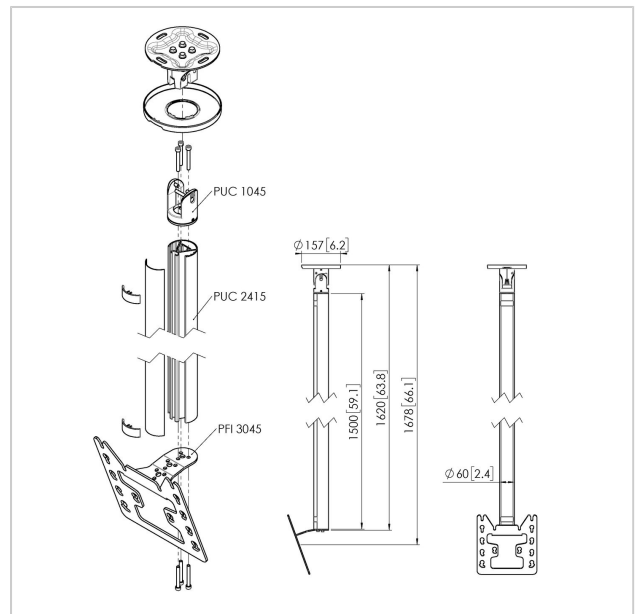

## Ceiling mount turn

Article number (SKU) 7955040  
Colour Black

### Ceiling mount kit CT241522

Display size: Fitment: 200x200Max. load: 30 kg - 66 lbs Kit consists of: • 1x PUC 1045 Ceiling plate turn and tilt • 1x PUC 2415 Pole 150 cm • 1x PFI 3045 Display interface

## Specifications

Product type number	CT241522	Min. screen size (inch)	19
Article number (SKU)	7955040	Min. vertical hole pattern (mm)	100
Colour	Black	Orientation	Landscape / Portrait
EAN single box	8712285347009	Universal or fixed hole pattern	Fixed
Length	1803		
Width	130		
Depth	450		
TÜV certified	Yes		
Turn	Up to 360°		
Guarantee	5 years		
Max. weight load (kg)	30		
Max. bolt size	M8		
Max. height of interface (mm)	253		
Max. width of interface (mm)	240		
Ceiling types	Flat / inclined ceiling		
Height options	Fixed height		
Levelling function	Post-installation horizontal levelling		
Max. distance to ceiling - center display (mm)	1678		
Max. horizontal hole pattern (mm)	200		
Max. screen size (inch)	43		
Max. vertical hole pattern (mm)	200		
Min. horizontal hole pattern (mm)	100		