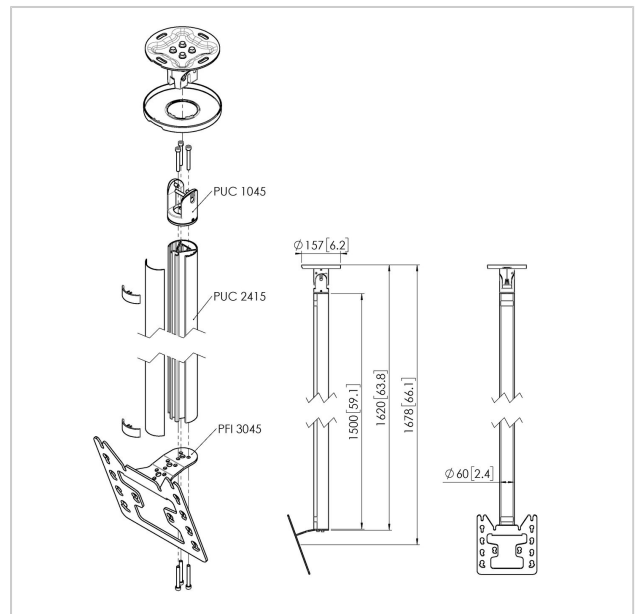

## Ceiling mount turn

Article number (SKU)  
Colour

7955044  
Silver

### Ceiling mount kit CT241522

Display size: Fitment: 200x200Max. load: 30 kg - 66 lbs Kit consists of: • 1x PUC 1045 Ceiling plate turn and tilt • 1x PUC 2415 Pole 150 cm • 1x PFI 3045 Display interface

## Specifications

Product type number	CT241522	Min. screen size (inch)	19
Article number (SKU)	7955044	Min. vertical hole pattern (mm)	100
Colour	Silver	Orientation	Landscape / Portrait
EAN single box	8712285346989	Universal or fixed hole pattern	Fixed
Length	1803		
Width	130		
Depth	450		
TÜV certified	Yes		
Turn	Up to 360°		
Guarantee	5 years		
Max. weight load (kg)	30		
Max. bolt size	M8		
Max. height of interface (mm)	253		
Max. width of interface (mm)	240		
Ceiling types	Flat / inclined ceiling		
Height options	Fixed height		
Levelling function	Post-installation horizontal levelling		
Max. distance to ceiling - center display (mm)	1678		
Max. horizontal hole pattern (mm)	200		
Max. screen size (inch)	43		
Max. vertical hole pattern (mm)	200		
Min. horizontal hole pattern (mm)	100		