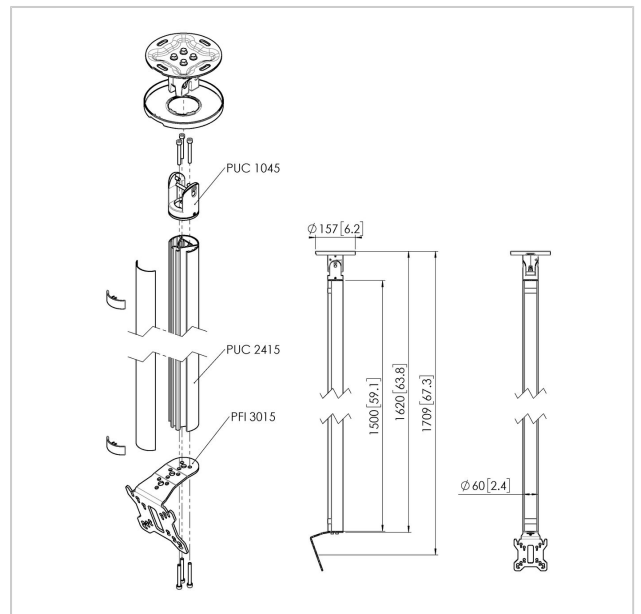

CT241511 B Ceiling Mount

Article number (SKU)
Colour

7955030
Black

Key Benefits

- Stylish high-end design
- Easy install
- Rotatable

Ceiling mount kit CT241511

Display size: Fitment: 100x100Max. load: 30 kg - 66 lbs Kit consists of: • 1x PUC 1045 Ceiling plate turn and tilt • 1x PUC 2415 Pole 150 cm • 1x PFI 3015 Display interface

CT241511B Ceiling Mount

www.vogels.com

VOGEL'S HOLDING BV 2019 (c) All rights reserved.
Subject to printing errors, technical and price amendments.
Date:2020-03-17

Specifications

Product type number	CT241511	Min. screen size (inch)	10
Article number (SKU)	7955030	Min. vertical hole pattern (mm)	50
Colour	Black	Orientation	Landscape / Portrait
EAN single box	8712285346965	Universal or fixed hole pattern	Fixed
Length	1779		
Width	130		
Depth	135		
TÜV certified	Yes		
Tilt	Tilt up to 20°		
Turn	Up to 20°		
Guarantee	5 years		
Max. weight load (kg)	30		
Max. bolt size	M4		
Max. height of interface (mm)	141		
Max. width of interface (mm)	130		
Ceiling types	Flat / inclined ceiling		
Levelling function	Post-installation horizontal levelling		
Max. distance to ceiling - center display (mm)	1709		
Max. horizontal hole pattern (mm)	100		
Max. screen size (inch)	32		
Max. vertical hole pattern (mm)	100		
Min. horizontal hole pattern (mm)	50		