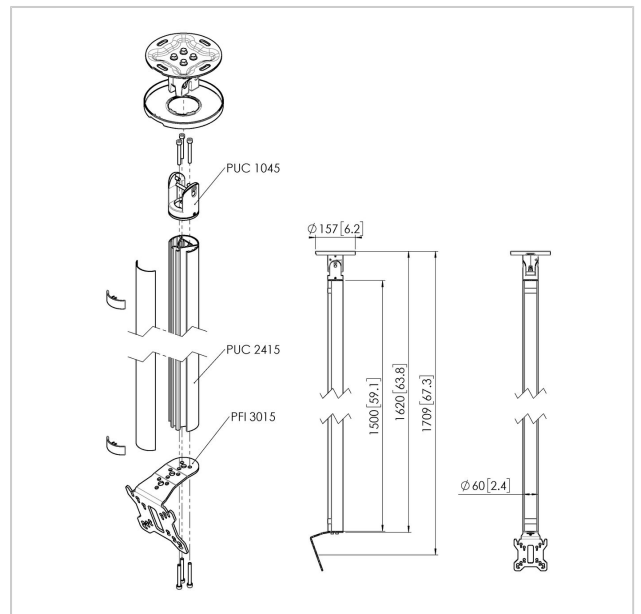

## CT241511S Ceiling Mount

Article number (SKU)  
Colour

7955034  
Silver

### Ceiling mount kit CT241511

Display size: Fitment: 100x100Max. load: 30 kg - 66 lbs Kit consists of: • 1x PUC 1045 Ceiling plate turn and tilt • 1x PUC 2415 Pole 150 cm • 1x PFI 3015 Display interface

### Specifications

Product type number	CT241511	Min. screen size (inch)	10
Article number (SKU)	7955034	Min. vertical hole pattern (mm)	50
Colour	Silver	Orientation	Landscape / Portrait
EAN single box	8712285346941	Universal or fixed hole pattern	Fixed
Length	1779		
Width	130		
Depth	135		
TÜV certified	Yes		
Tilt	Tilt up to 20°		
Turn	Up to 20°		
Guarantee	5 years		
Max. weight load (kg)	30		
Max. bolt size	M4		
Max. height of interface (mm)	141		
Max. width of interface (mm)	130		
Ceiling types	Flat / inclined ceiling		
Levelling function	Post-installation horizontal levelling		
Max. distance to ceiling - center display (mm)	1709		
Max. horizontal hole pattern (mm)	100		
Max. screen size (inch)	32		
Max. vertical hole pattern (mm)	100		
Min. horizontal hole pattern (mm)	50		