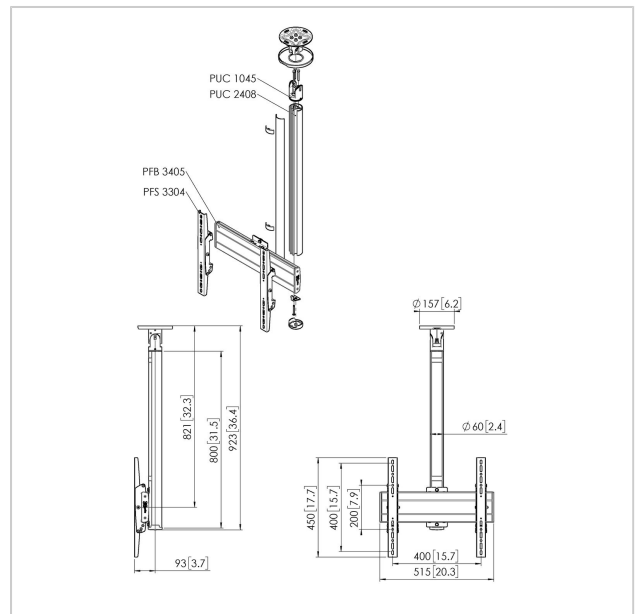

CT240844S Ceiling Mount

Article number (SKU) 7955104
 Colour Silver

Key Benefits

- Stylish high-end design
- Easy install
- Rotatable

Ceiling mount kit CT240844

Display size: Fitment: 400x400Max. load: 40 kg - 88 lbs Kit consists of: • 1x PUC 1045 Ceiling plate turn and tilt • 1x PUC 2408 Pole 80 cm • 1x PFB 3405 Interface bar • 1x PFS 3204 Interface display strips

CT240844S Ceiling Mount

VOGEL'S HOLDING BV 2019 (c) All rights reserved.
 Subject to printing errors, technical and price amendments.
 Date:2020-03-17

www.vogels.com

Specifications

Product type number	CT240844	Min. horizontal hole pattern (mm)	100
Article number (SKU)	7955104	Min. vertical hole pattern (mm)	100
Colour	Silver	Orientation	Landscape / Portrait
EAN single box	8712285347184	Universal or fixed hole pattern	Universal
Length	1046		
Width	515		
Depth	172		
TÜV certified	Yes		
Tilt	Tilt up to 20°		
Turn	Up to 360°		
Guarantee	5 years		
Max. weight load (kg)	40		
Min. hole pattern	100mm x 100mm		
Max. hole pattern	400mm x 400mm		
Max. bolt size	M8		
Max. height of interface (mm)	450		
Max. width of interface (mm)	515		
Ceiling types	Flat / inclined ceiling		
Height options	Fixed height		
Max. distance to ceiling - center display (mm)	821		
Max. horizontal hole pattern (mm)	400		
Max. screen size (inch)	65		
Max. vertical hole pattern (mm)	400		