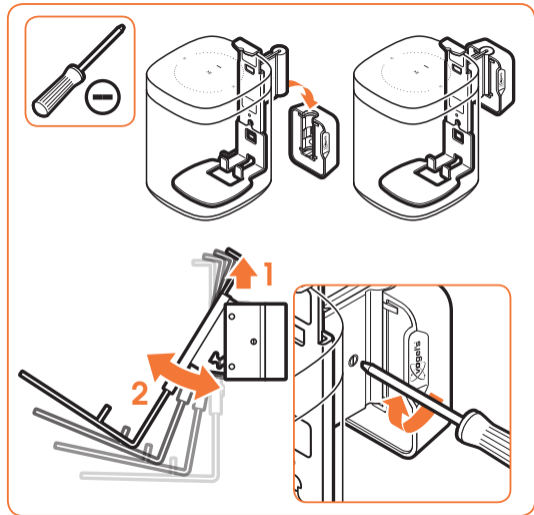

SOUND 4201

Fits SONOS ONE & PLAY:1 (Max. weight load = 2 kg)

Scan the QR-code to find the installation movie on YouTube:

More information on: www.vogels.com

4

5

70mm/2.8"

ø 8mm
ø 5/16" = 0.315"