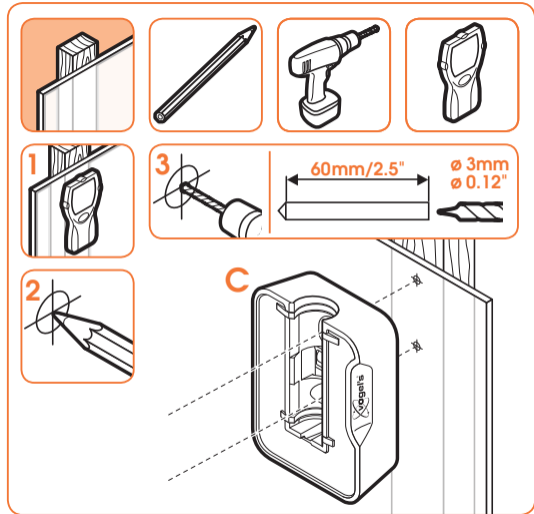

SOUND 4201

Fits SONOS ONE & PLAY:1 (Max. weight load = 2 kg)

Scan the QR-code to find the installation movie on YouTube:

More information on: www.vogels.com

4

5

70mm/2.8"

ø 8mm
ø 5/16" = 0.315"