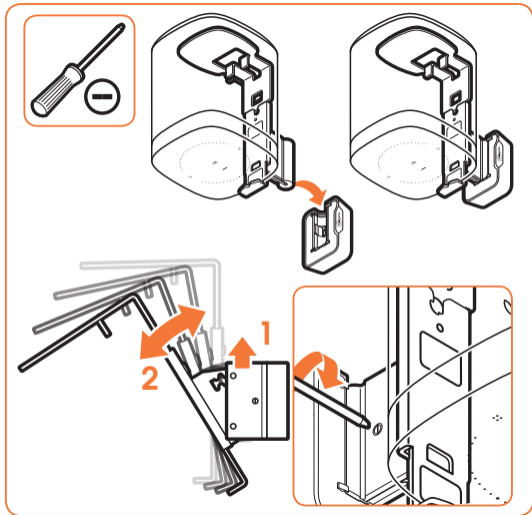

SOUND 4201

Fits SONOS ONE & PLAY:1 (Max. weight load = 2 kg)

Scan the QR-code to find the installation movie on YouTube:

More information on: www.vogels.com

4

5

70mm/2.8"

ø 8mm
ø 5/16" = 0.315"