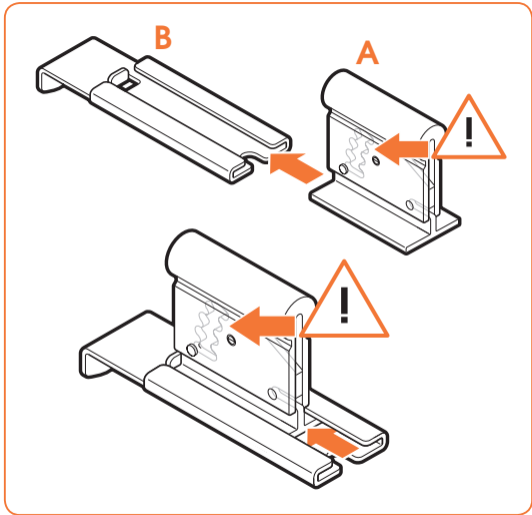

SOUND 4201

Fits SONOS ONE & PLAY:1 (Max. weight load = 2 kg)

Scan the QR-code to find the installation movie on YouTube:

More information on: www.vogels.com

4

5

70mm/2.8"

ø 8mm
ø 5/16" = 0.315"