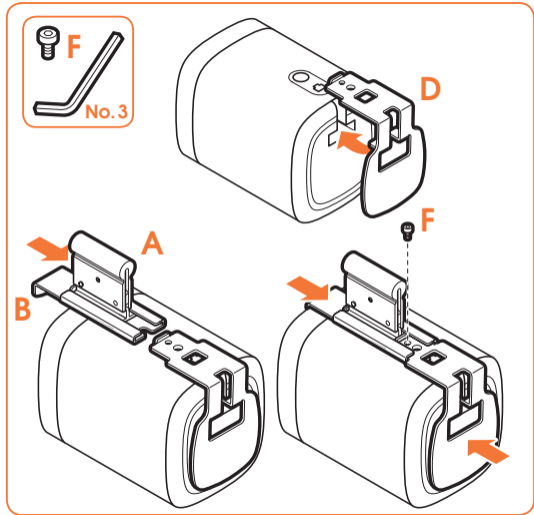

SOUND 4201

Fits SONOS ONE & PLAY:1 (Max. weight load = 2 kg)

Scan the QR-code to find the installation movie on YouTube:

More information on: www.vogels.com

4

5

70mm/2.8"

ø 8mm
ø 5/16" = 0.315"