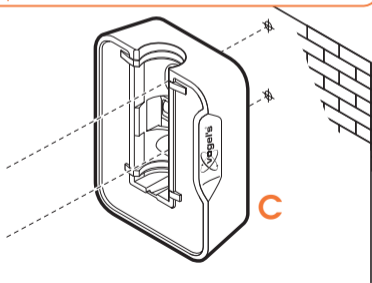

SOUND 4201

Fits SONOS ONE & PLAY:1 (Max. weight load = 2 kg)

Scan the QR-code to find the installation movie on YouTube:

More information on: www.vogels.com

4

5

70mm/2.8"

ø 8mm
ø 5/16" = 0.315"