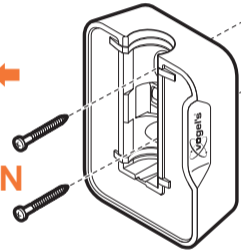

SOUND 4201

Fits SONOS ONE & PLAY:1 (Max. weight load = 2 kg)

Scan the QR-code to find the installation movie on YouTube:

More information on: www.vogels.com

4

5

70mm/2.8"

ø 8mm
ø 5/16" = 0.315"