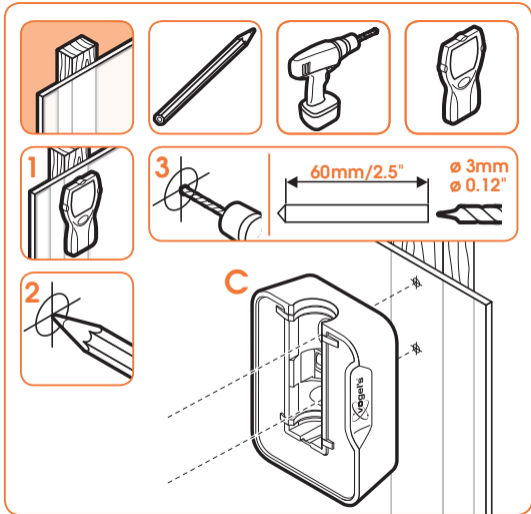

SOUND 4201

Fits SONOS ONE & PLAY:1 (Max. weight load = 2 kg)

Scan the QR-code to find the installation movie on YouTube:

More information on: www.vogels.com

4

5

70mm/2.8"

ø 8mm
ø 5/16" = 0.315"