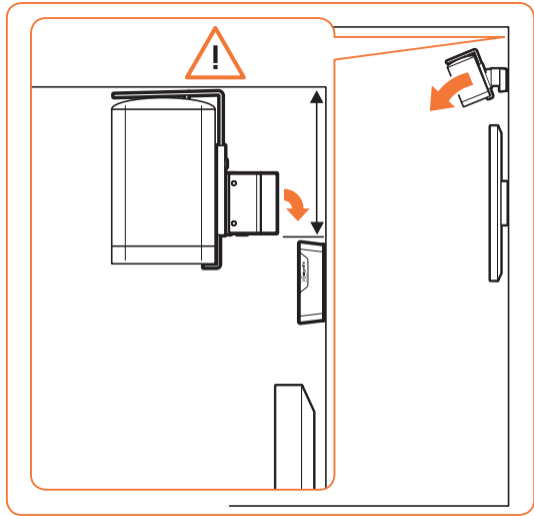

SOUND 4201

Fits SONOS ONE & PLAY:1 (Max. weight load = 2 kg)

Scan the QR-code to find the installation movie on YouTube:

More information on: www.vogels.com

4

5

70mm/2.8"

ø 8mm
ø 5/16" = 0.315"