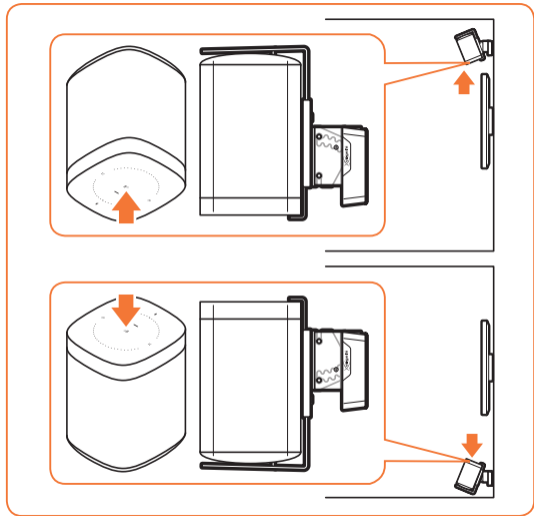

SOUND 4201

Fits SONOS ONE & PLAY:1 (Max. weight load = 2 kg)

Scan the QR-code to find the installation movie on YouTube:

More information on: www.vogels.com

4

5

70mm/2.8"

ø 8mm
ø 5/16" = 0.315"