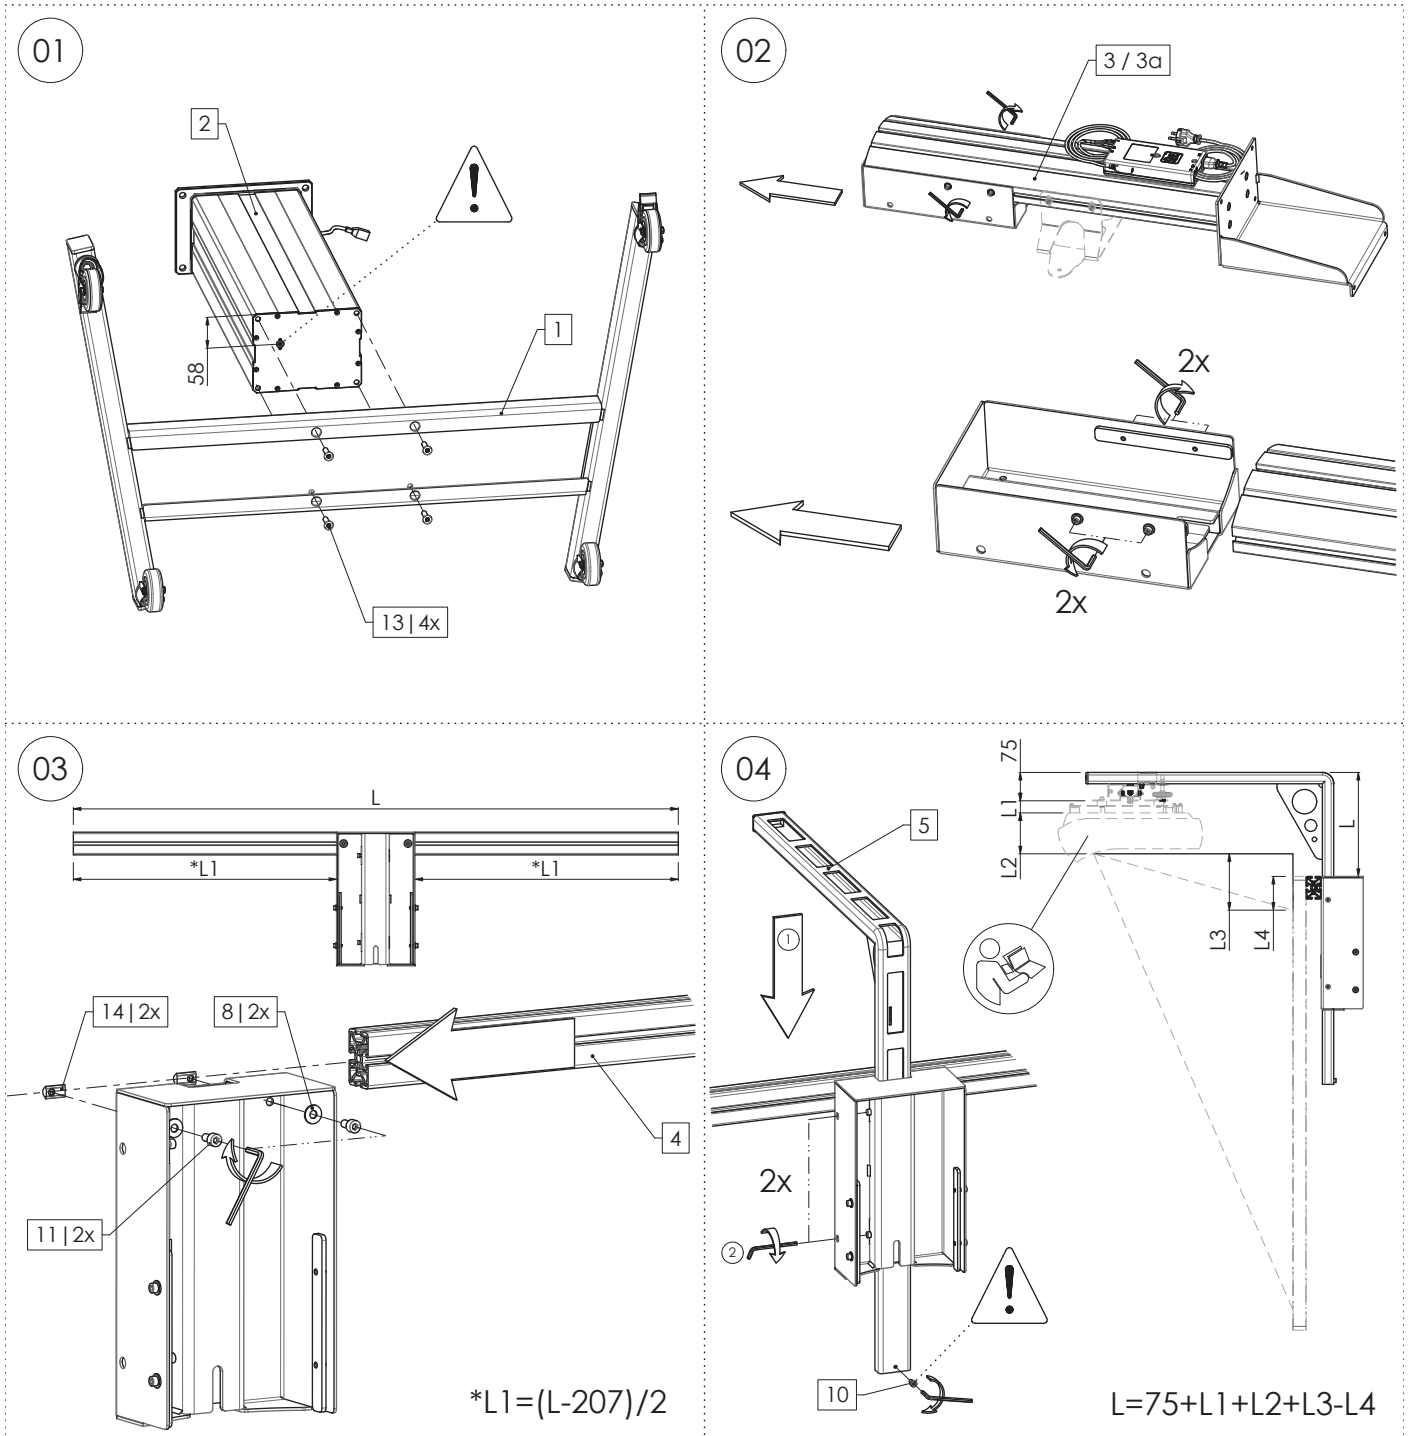

MOUNTING INSTRUCTIONS

152.2000-77~101 Floor lift on wheels for Interactive Whiteboard 77 – 101 inch

MOUNTING INSTRUCTIONS

152.2000-77~101 Floor lift on wheels for Interactive Whiteboard 77 – 101 inch

- 8 | M8 | 16x
- 9 | M8 | 4x
- 10 | M6x12 | 1x
- 11 | M8x16 | 8x
- 12 | M8x25 | 4x
- 13 | DG 80x35 | 4x
- 14 | V8 8ST M8 | 8x

152.2000-77~87

- 8 | M8 | 18x
- 9 | M8 | 4x
- 10 | M6x12 | 1x
- 11 | M8x16 | 8x
- 17 | M8x20 | 2x
- 12 | M8x25 | 4x
- 13 | DG 80x35 | 4x
- 14 | V8 8ST M8 | 8x

152.2000-77~87
&
152.1045

MOUNTING INSTRUCTIONS

152.2000-77~101 Floor lift on wheels for Interactive Whiteboard 77 – 101 inch

MOUNTING INSTRUCTIONS

152.2000-77~101 Floor lift on wheels for Interactive Whiteboard 77 – 101 inch

05

3 & 3a
LOCK | 2x
12 | 4x
8 | 4x
8 | 4x
9 | 4x

06

6
4x
Max. 10kg
Max. 22 lbs

07

11 | 2x
8 | 2x
14 | 2x
4
L
*L1 *L1
 $*L1 = (L - 247) / 2$

08

7 | 4x
8
11
14

MOUNTING INSTRUCTIONS

152.2000-77~101 Floor lift on wheels for Interactive Whiteboard 77 – 101 inch