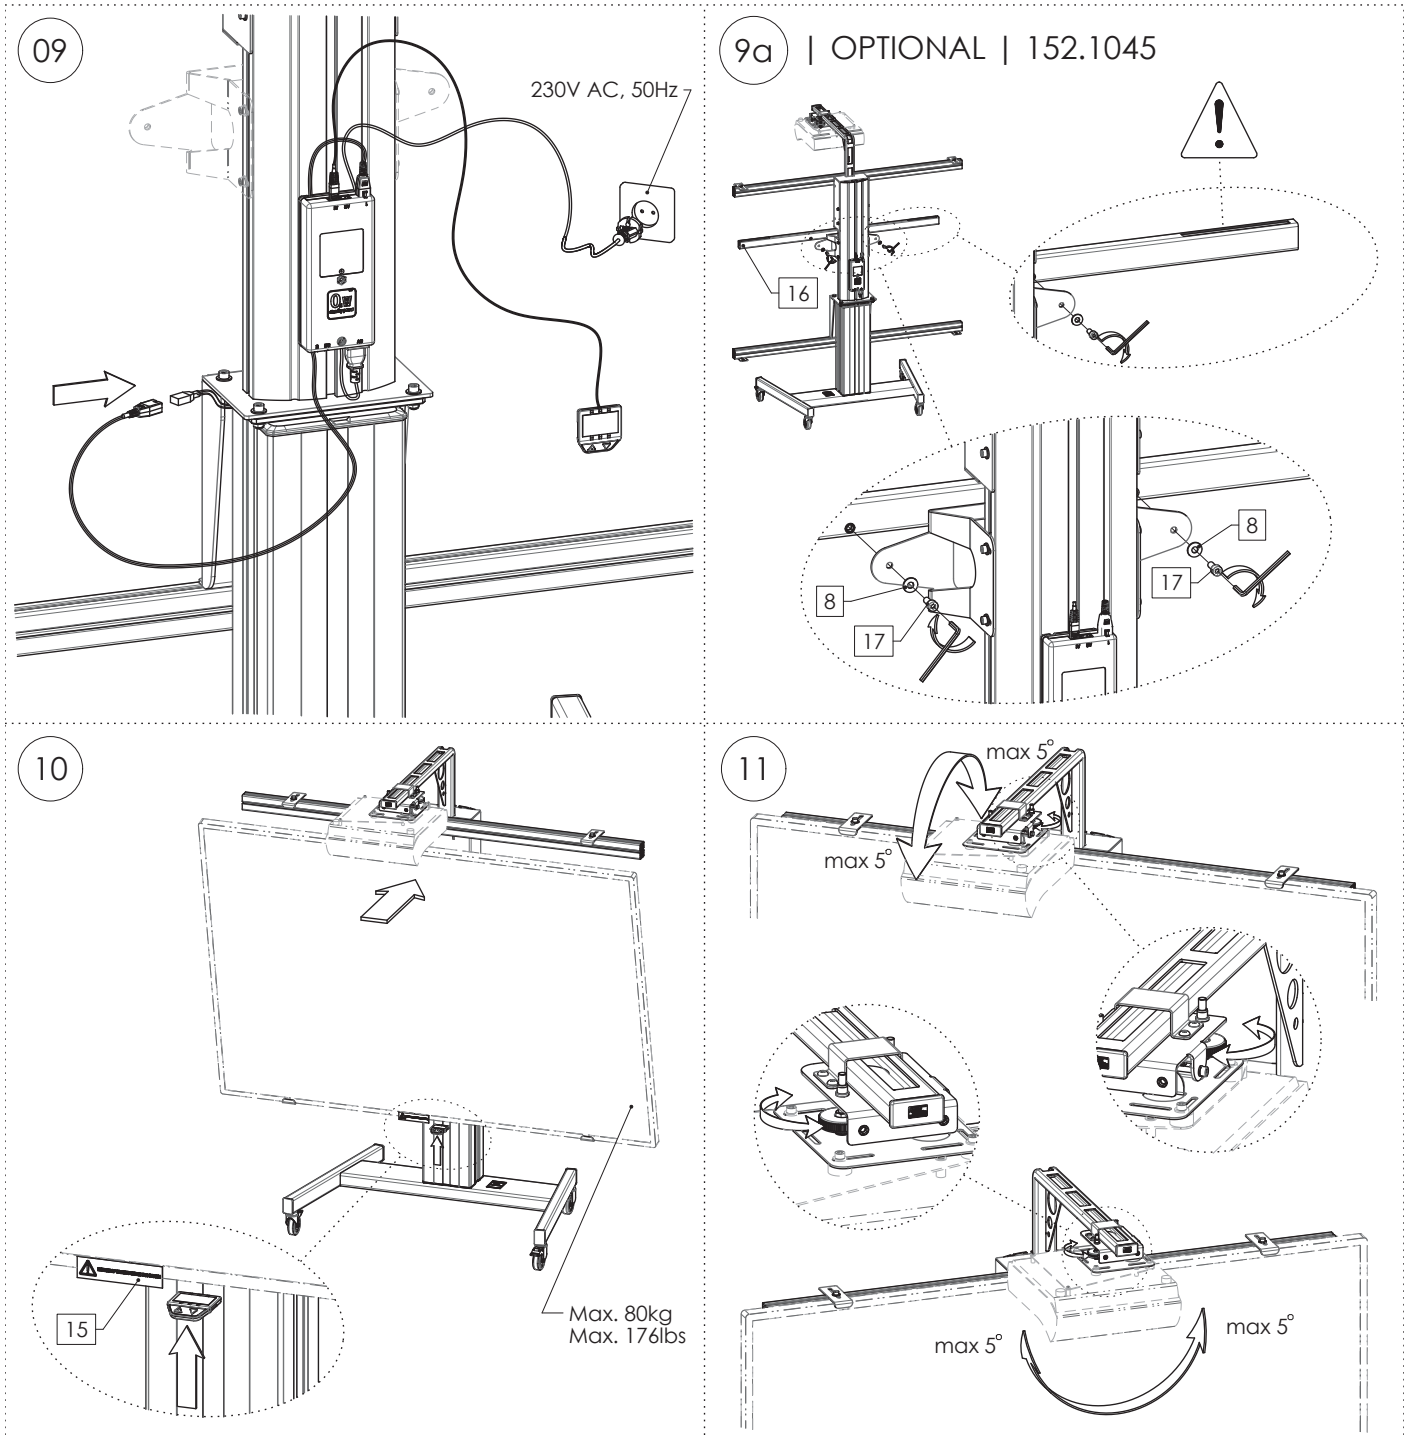

06

6
4x
Max. 10kg
Max. 22 lbs

07

11 | 2x
8 | 2x
14 | 2x
4
L
*L1 *L1
 $*L1 = (L - 247) / 2$

08

7 | 4x
8
11
14

MOUNTING INSTRUCTIONS

152.2000-77~101 Floor lift on wheels for Interactive Whiteboard 77 – 101 inch