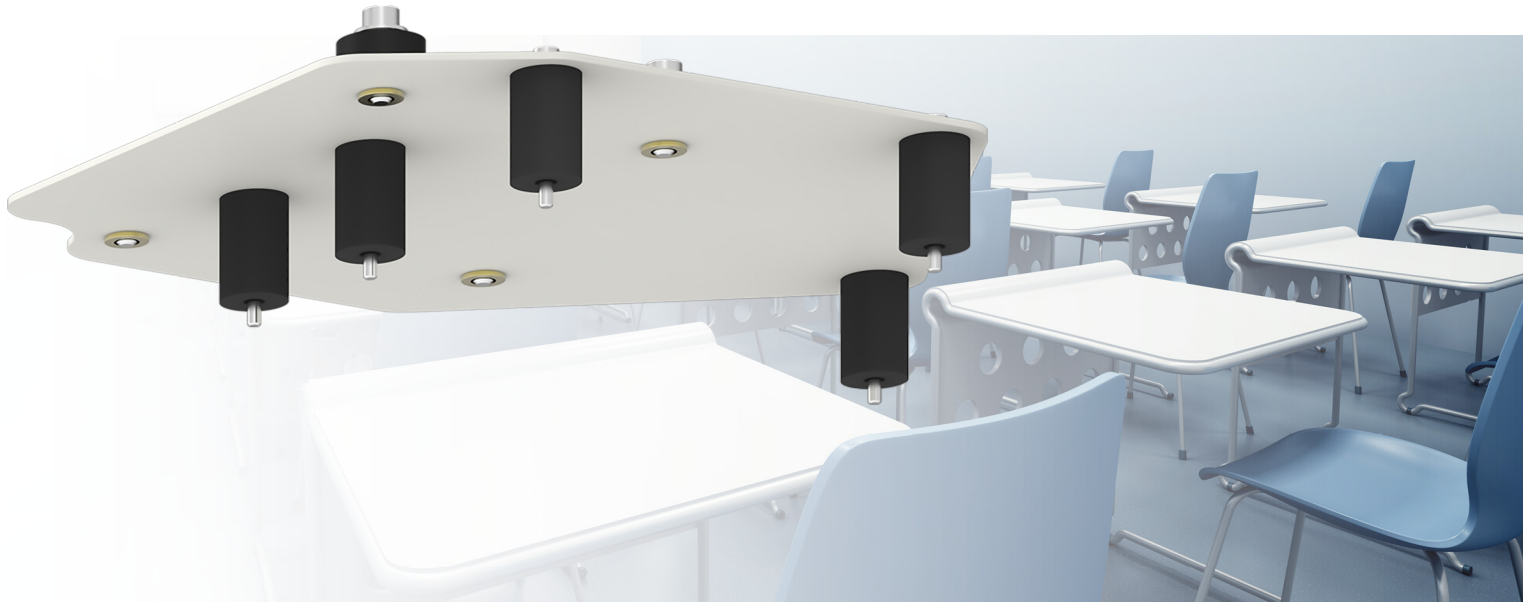

Projector bracket

152.1030-0x Bracket Benq, Epson, Hitachi, NEC, Panasonic, Sony, Vivitek, i3 projector for 152.1000-77/87/101

This bracket is custom-made for your type and brand of projector. With the design, SmartMetals also takes into account the position of the lens and the projector's centre of gravity. A lot of time and money can be saved while using projector specific brackets at large installations with the same projector.

Projector bracket

Features

Weight: 1.00 kg

Colour: White

Other information: Mention projector of choice on order