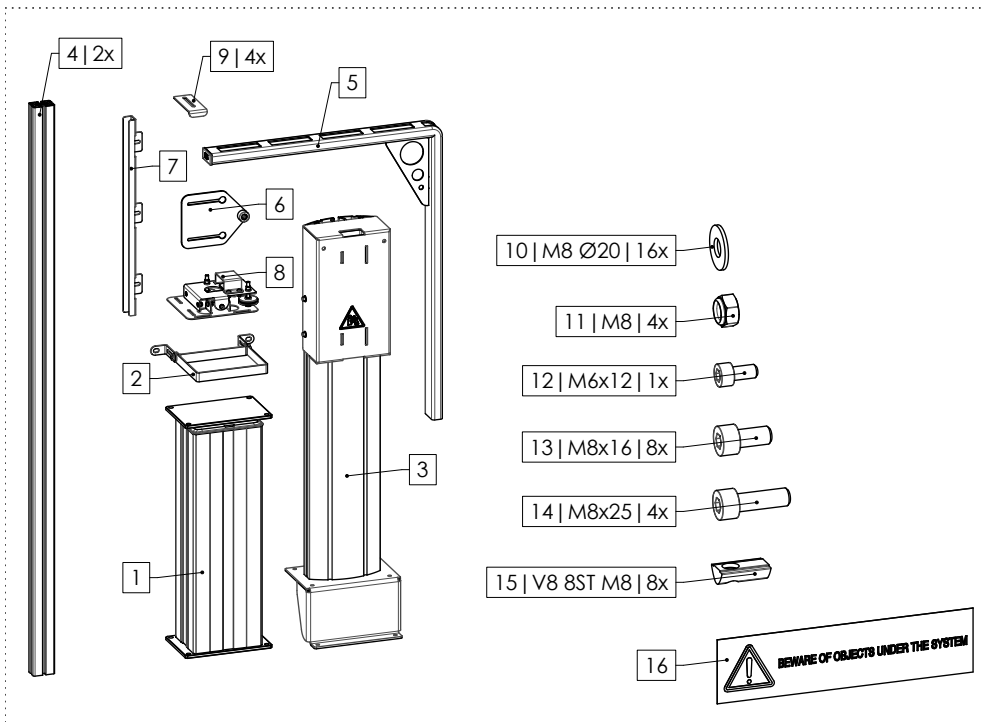

# MOUNTING INSTRUCTIONS

152.1000-77~101 Floor lift for Interactive Whiteboard 77 – 101 inch

## 152.1000-77~101 Floor lift for Interactive Whiteboard 77 – 101 inch