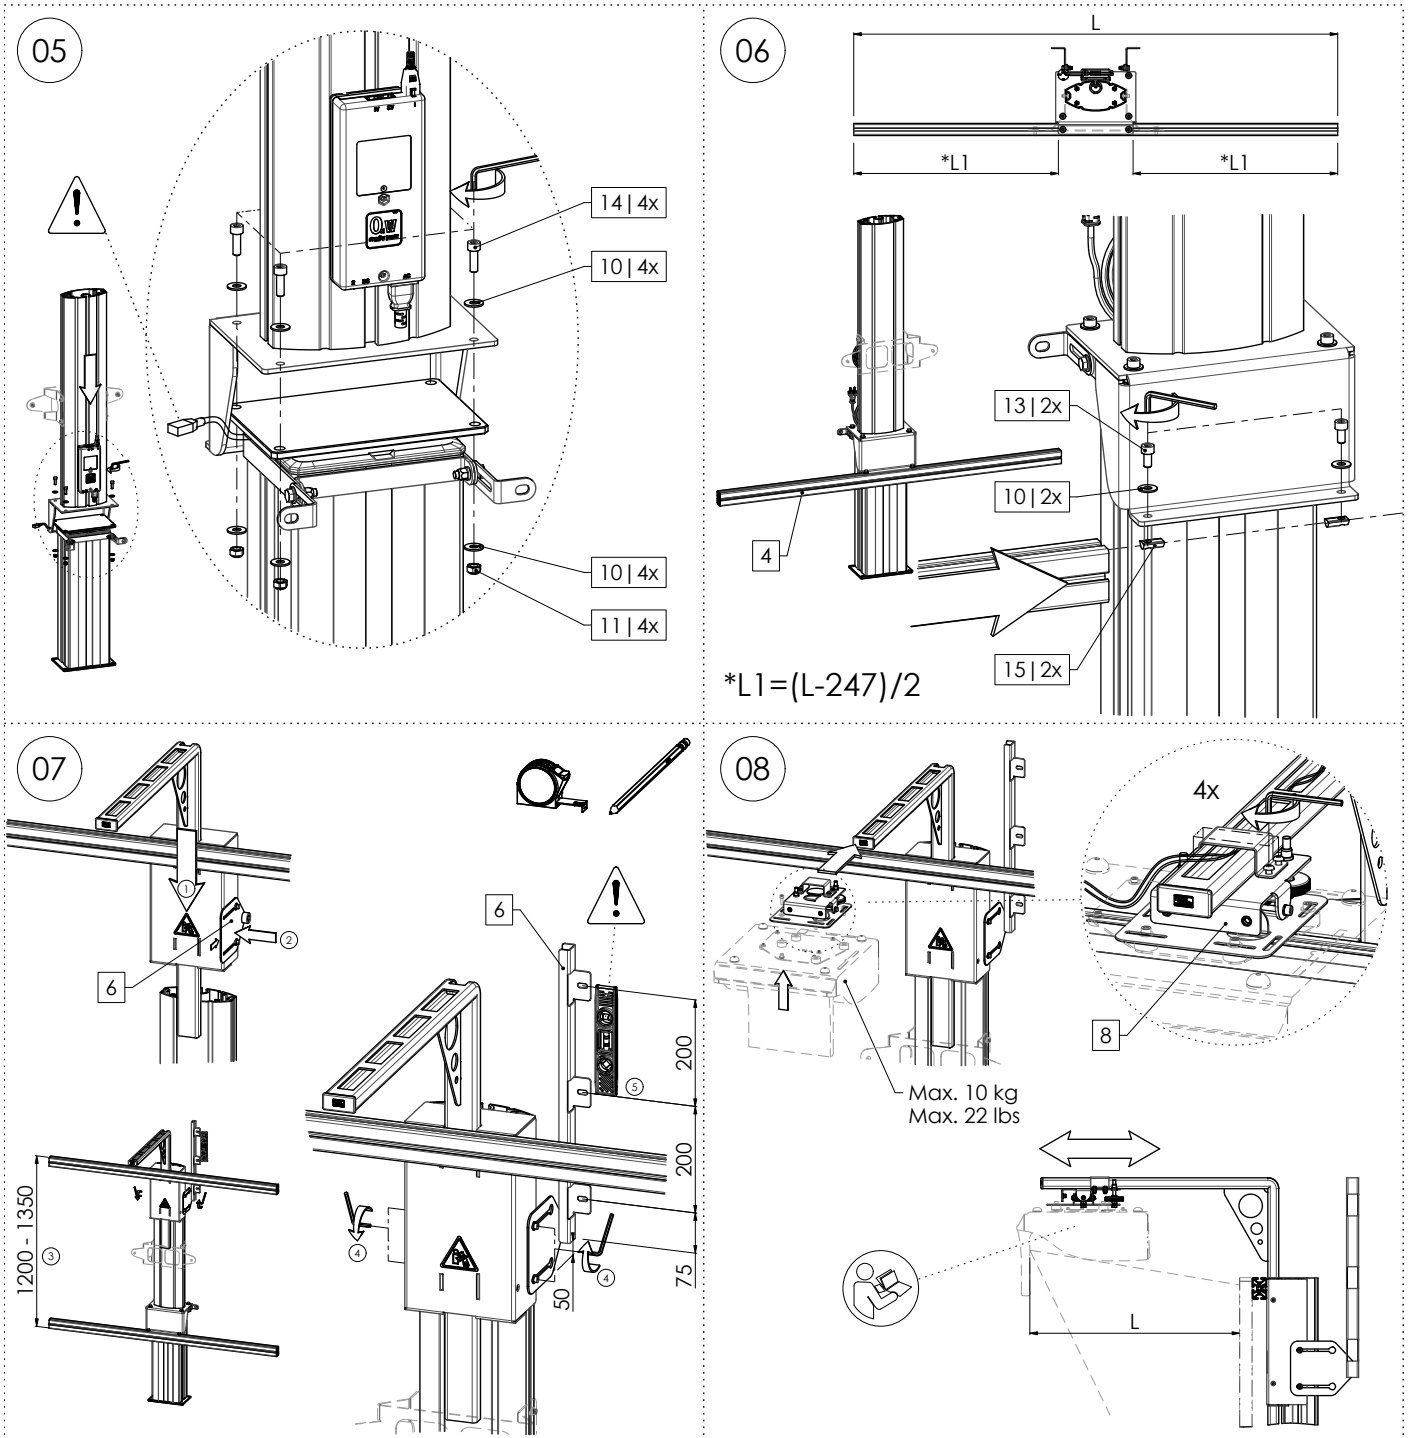

MOUNTING INSTRUCTIONS

152.1000-77~101 Floor lift for Interactive Whiteboard 77 – 101 inch