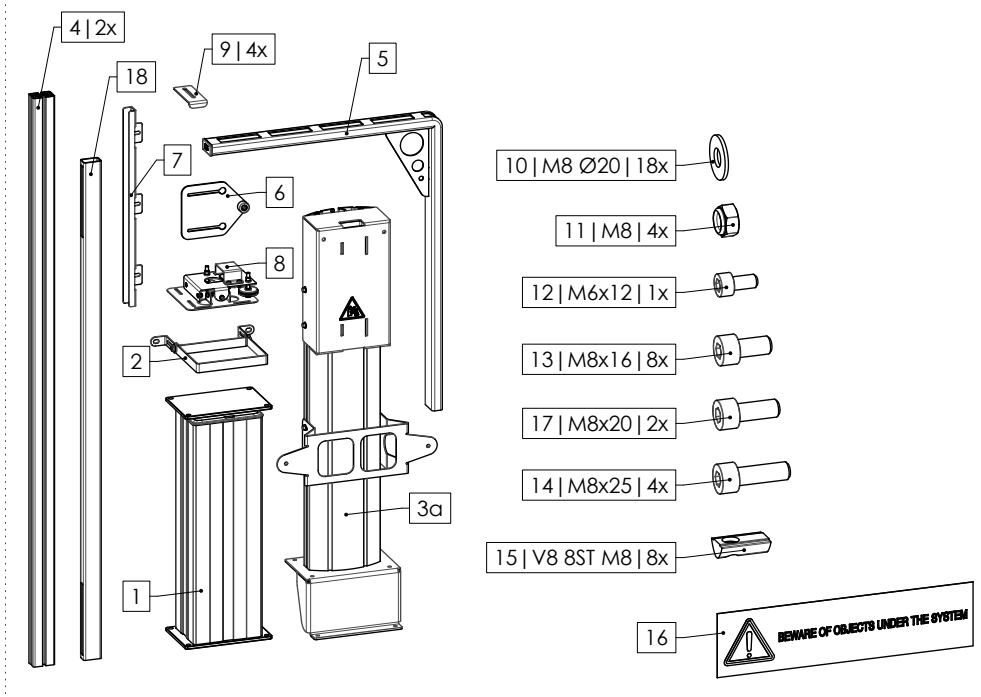

MOUNTING INSTRUCTIONS

152.1000-77~101 Floor lift for Interactive Whiteboard 77 – 101 inch

152.1000-77~101

152.1000-77~101 & 152.1045