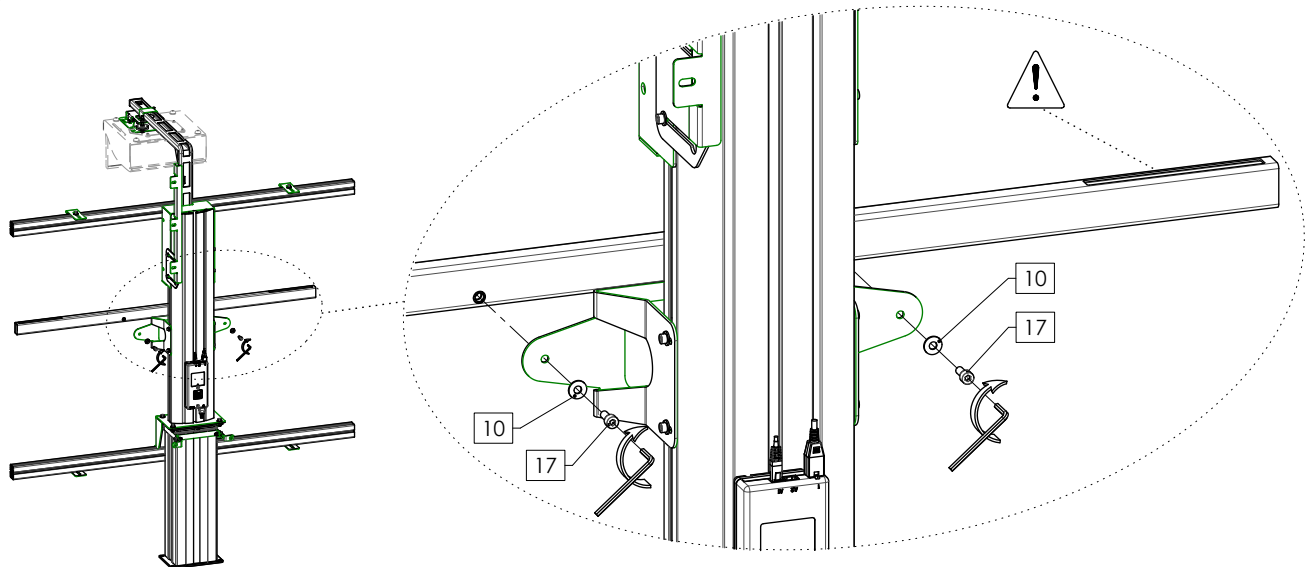

10a | OPTIONAL | 152.1045