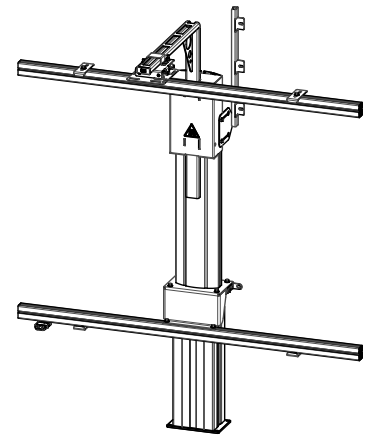

MOUNTING INSTRUCTIONS

152.1000-77~101 Floor lift for Interactive Whiteboard 77 – 101 inch

152.1000-77~101

152.1000-77~101 & 152.1045