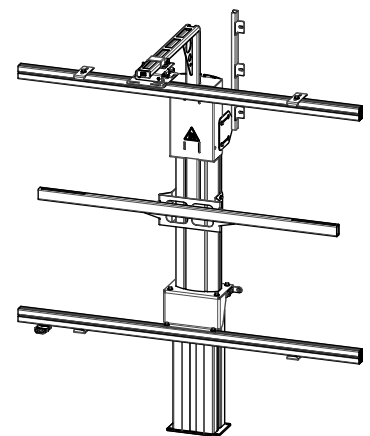

152.1000-77~101 & 152.1045