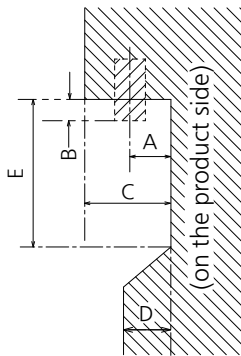

● Terminals

View from back

Magnified figure of terminal b

Magnified figure of terminal a

Sectional view of terminal a
(SERIAL / PC / LAN / USB TYPE-C / USB TYPE-A)

Terminal a
86CQE1W Terminal (Bottom) Units : mm (inch)

	SERIAL / PC	LAN	USB TYPE-C	USB TYPE-A
A	12.5 (0.49)	12.7 (0.50)	7.8 (0.31)	10.3 (0.41)
B	3.7 (0.15)	—	—	—
C	34.3 (1.35)			
D	12.0 (0.47)			
E	85.5 (3.37)			

Sectional view of terminal b
(HDMI / IR OUT / AUDIO OUT)