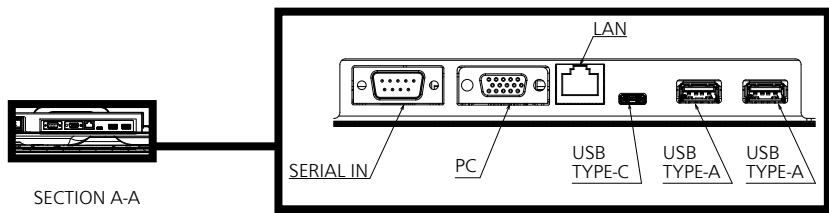

For signals without ○ in the Plug and Play-supported signal column, resolutions may not be selected on the PC side even if this unit supports those signals.

Note

- An auto detected signal format may be differently displayed from the actual input signal.
- The i symbols (example 1080i) means Interlaced signal.

● Terminals

View from back

Magnified figure of terminal b

Magnified figure of terminal a

Sectional view of terminal a
(SERIAL / PC / LAN / USB TYPE-C / USB TYPE-A)

Terminal a
86CQE1W Terminal (Bottom) Units : mm (inch)

	SERIAL / PC	LAN	USB TYPE-C	USB TYPE-A
A	12.5 (0.49)	12.7 (0.50)	7.8 (0.31)	10.3 (0.41)
B	3.7 (0.15)	—	—	—
C	34.3 (1.35)			
D	12.0 (0.47)			
E	85.5 (3.37)			

Sectional view of terminal b
(HDMI / IR OUT / AUDIO OUT)