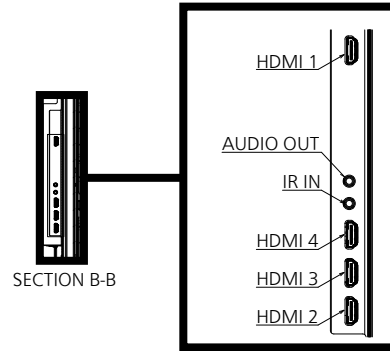

*1 : Pixel-Repetition signal (dot clock frequency 27.0 MHz) only

*2 : Following characters are abbreviation of input terminals.

H : HDMI (HDMI 1, 2, 3, 4)
 Type-C : USB Type-C
 PC : D-sub RGB

*3 : Signals with ○ in the Plug and Play-supported signal column are the ones written in EDID (Extended Display Identification Data) of this unit.

For signals without ○ in the Plug and Play-supported signal column, resolutions may not be selected on the PC side even if this unit supports those signals.

Note

- An auto detected signal format may be differently displayed from the actual input signal.
- The i symbols (example 1080i) means Interlaced signal.

● Terminals

View from back

Magnified figure of terminal b

Magnified figure of terminal a

Sectional view of terminal a
(SERIAL / PC / LAN / USB TYPE-C / USB TYPE-A)

Terminal a
86CQE1W Terminal (Bottom) Units : mm (inch)