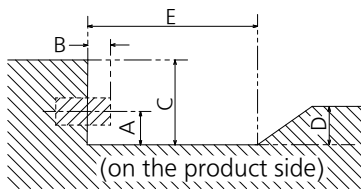

● Terminals

View from back

Magnified figure of terminal b

Magnified figure of terminal a

Sectional view of terminal a
(SERIAL / PC / LAN / USB TYPE-C / USB TYPE-A)

Terminal a
86CQE1W Terminal (Bottom) Units : mm (inch)

	SERIAL / PC	LAN	USB TYPE-C	USB TYPE-A
A	12.5 (0.49)	12.7 (0.50)	7.8 (0.31)	10.3 (0.41)
B	3.7 (0.15)	—	—	—
C	34.3 (1.35)			
D	12.0 (0.47)			
E	85.5 (3.37)			

Sectional view of terminal b
(HDMI / IR OUT / AUDIO OUT)