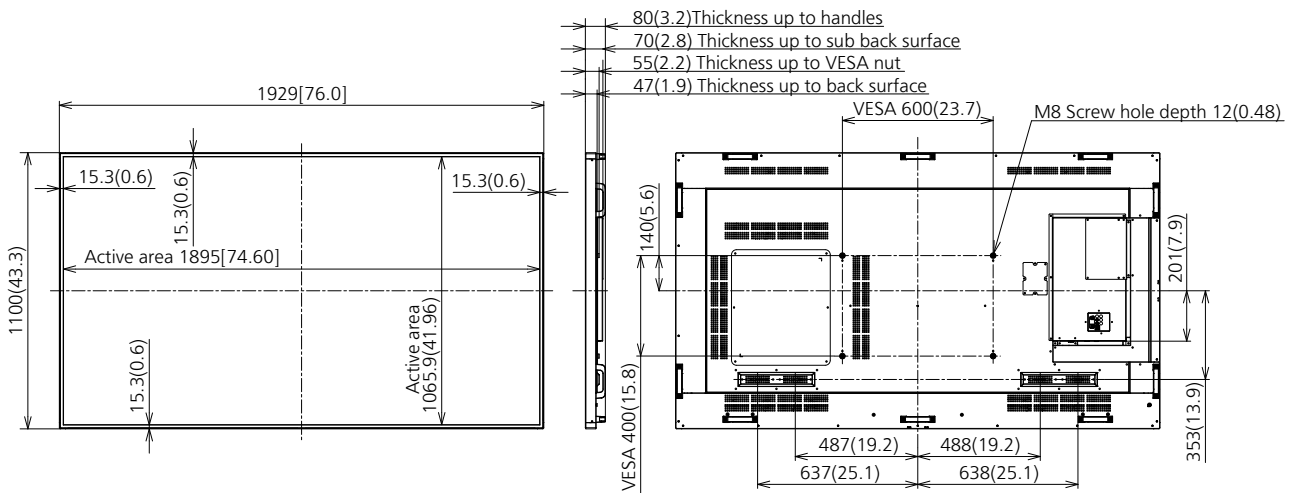

*Displaying a still image for a long time may cause burn-in (image persistence artifacts), it could be mitigated when display video image.

STANDARD (CERTIFICATIONS)

SAFETY REGULATIONS	EU/USA CB Report (LVD; IEC62368-1 2nd Edition + EU/USA Deviation) EU Deviation : EN62368-1:2014 2nd Edition
RADIATION REGULATIONS	EU : EMC test report [Class-A] (CE; EN55032:2012/EN61000-3-2:2014/ EN61000-3-3:2013/EN55024:2010 IEC61000-4-2:2008 IEC61000-4-3:2010 IEC61000-4-4:2012 IEC61000-4-5:2005 IEC61000-4-6:2013 IEC61000-4-8:2009 IEC61000-4-11:2004)

WIRELESS LAN FUNCTION

Compliance standard	IEEE 802.11 a/b/g/n Dual (Wireless LAN Standard protocol) Wi-Fi certified
Channel	IEEE 802.11 a/b/g/n
Communication distance	Approx. 30 m (Depends on usage environment)

REMOTE CONTROL TRANSMITTER

Power Requirements	DC 3 V (AA Size batteries x 2)
Operating distance	Approx. 7 m (22.9 ft)*
Weight	Approx. 111 g (4 oz) including batteries
Dimensions (W x H x D)	51 x 161 x 27 mm (2" x 6.4" x 1.1")

*When operated directly in front of the IR sensor.

INCLUDED ACCESSORIES

- Remote Control x 1 - Batteries (AA size) x 2 : AA/R6/LR6 type
- AC cord (approx. 2 m) - IR sensor x 1
- IR Sensor Holder x 1 - Screw (for IR Sensor's Holder) x 2
- Clamper x 3 - Wi-Fi dongle x 1
- Extension Cable (for Wi-Fi dongle) x 1
- Operating Instruction Book

DIMENSIONS

Cautions: This drawing is not a scale
Units : mm (inches)