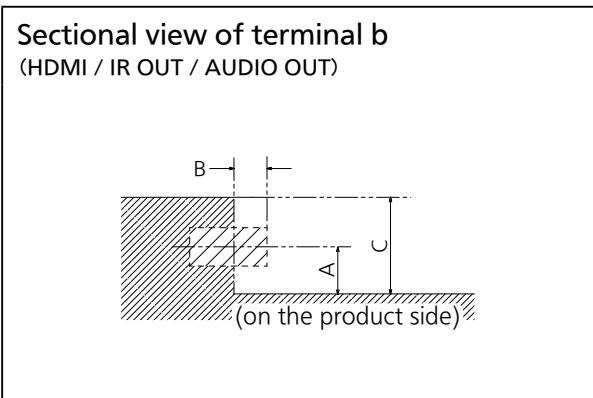

● Terminals

View from back

Magnified figure of terminal b

Magnified figure of terminal a

Terminal a
43CQE1W Terminal (Bottom) Units : mm (inch)

	SERIAL / PC	LAN	USB TYPE-C	USB TYPE-A
A	9.3 (0.37)	9.7 (0.38)	4.8 (0.19)	6.6 (0.26)
B	3.7 (0.15)	—	—	—
C	26.3 (1.03)			
D	9.4 (0.37)			
E	65.9 (2.59)			