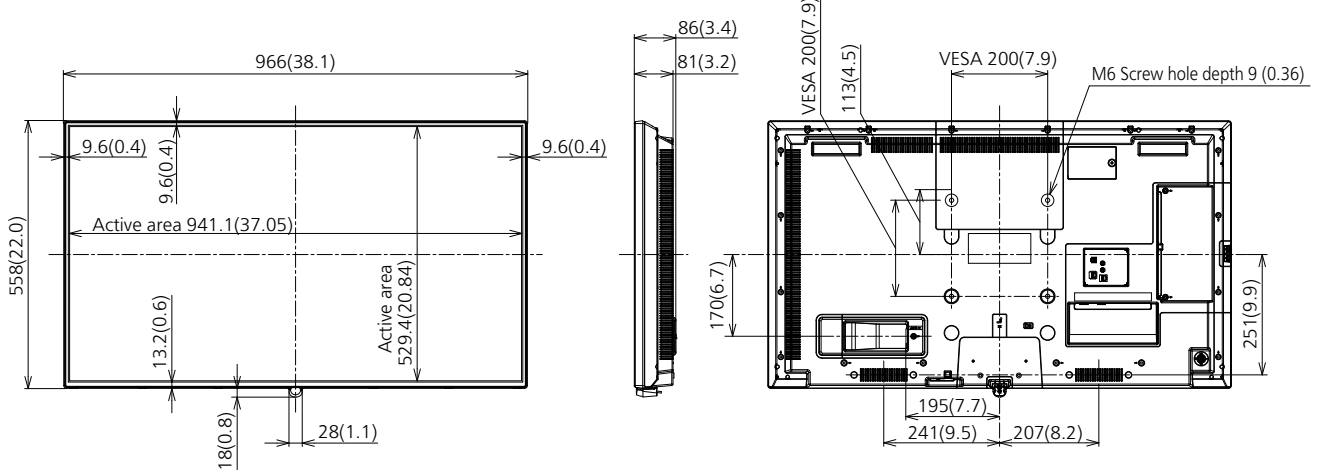

*Displaying a still image for a long time may cause burn-in (image persistence artifacts), it could be mitigated when display video image.

STANDARD (CERTIFICATIONS)

SAFETY REGULATIONS	EU/USA CB Report (LVD; IEC62368-1 2nd Edition + EU/USA Deviation) EU Deviation : EN62368-1:2014 2nd Edition
RADIATION REGULATIONS	EU : EMC test report [Class-A] (CE; EN55032:2012/EN61000-3-2:2014/ EN61000-3-3:2013/EN55024:2010 IEC61000-4-2:2008 IEC61000-4-3:2010 IEC61000-4-4:2012 IEC61000-4-5:2005 IEC61000-4-6:2013 IEC61000-4-8:2009 IEC61000-4-11:2004)

WIRELESS LAN FUNCTION

Compliance standard	IEEE 802.11 a/b/g/n Dual (Wireless LAN Standard protocol) Wi-Fi certified
Channel	IEEE 802.11 a/b/g/n
Communication distance	Approx. 30 m (Depends on usage environment)

REMOTE CONTROL TRANSMITTER

Power Requirements	DC 3 V (AA Size batteries x 2)
Operating distance	Approx. 7 m (22.9 ft)*
Weight	Approx. 111 g (4 oz) including batteries
Dimensions (W x H x D)	51 x 161 x 27 mm (2" x 6.4" x 1.1")

*When operated directly in front of the IR sensor.

INCLUDED ACCESSORIES

- Remote Control x 1 - Batteries (AA size) x 2 : AA/R6/LR6 type
- AC cord (approx. 2 m) - IR sensor x 1
- IR Sensor Holder x 1 - Screw (for IR Sensor's Holder) x 2
- Clamper x 3 - Operating Instruction Book

DIMENSIONS

Cautions: This drawing is not a scale
Units : mm (inches)

CONNECTION TERMINAL