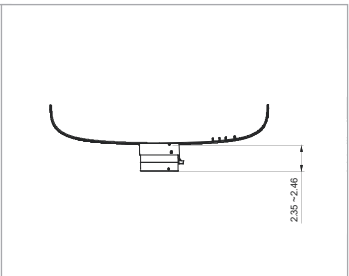

Screen Size and Distance

Screen Size [inches]	NP44ML	NP11FL	NP30ZL	NP12ZL	NP13ZL	NP14ZL	NP40ZL	NP41ZL	NP43ZL
80"	—	1.4	1.4 - 1.7	2.0 - 2.6	2.5 - 5.1	5.0 - 8.0	1.4 - 1.9	2.2 - 5.2	5.1 - 10.3
100"	0.09	1.7	—	2.5 - 3.3	3.2 - 6.3	6.3 - 10.1	1.7 - 2.4	2.8 - 6.6	6.5 - 13.2
120"	0.236	2.1	2.1 - 2.6	3.0 - 3.9	3.8 - 7.6	7.5 - 12.1	2.1 - 1.9	3.4 - 7.9	7.8 - 15.5
150"	0.456	2.6	2.5 - 3.3	3.8 - 4.9	4.8 - 9.5	9.4 - 15.2	2.6 - 3.6	4.2 - 9.8	9.7 - 19.3
200"	0.821	—	3.4 - 4.4	5.1 - 6.6	6.4 - 12.7	12.6 - 20.3	3.4 - 4.7	5.6 - 12.9	12.9 - 25.7
240"	1.113	—	4.1 - 5.3	6.1 - 7.9	7.6 - 15.3	15.2 - 24.4	4.1 - 5.7	6.8 - 15.7	15.5 - 31.0
300"	1.552	—	5.1 - 6.6	7.6 - 9.9	9.6 - 19.1	19.0 - 30.5	5.1 - 7.1	8.4 - 19.5	19.3 - 38.3
400"	2.282	—	6.8 - 8.8	10.2 - 13.2	12.8 - 25.5	25.4 - 40.7	6.8 - 9.5	11.2 - 26.0	25.7 - 50.1
500"	—	—	8.5 - 11.1	12.7 - 16.5	16.0 - 31.9	31.8 - 50.9	8.5 - 12.0	14.0 - 32.6	32.2 - 63.9

Technical Drawings

Order Code: 100015167

coming soon

Order Code: 60003222

Order Code: 100013349

Order Code: 60003220

Order Code: 60003217

Technical Drawings