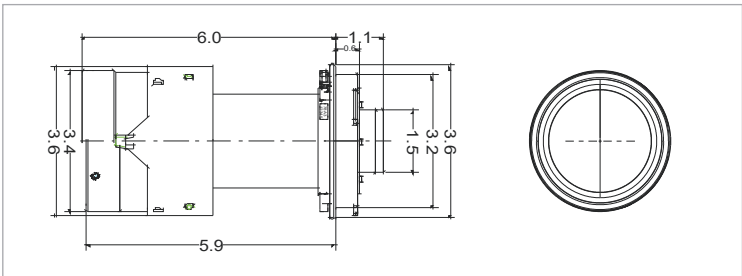

Screen Size and Distance

Screen Size [inches]	NP44ML	NP11FL	NP30ZL	NP12ZL	NP13ZL	NP14ZL	NP40ZL	NP41ZL	NP43ZL
80"	—	1.4	1.4 - 1.7	2.0 - 2.6	2.5 - 5.1	5.0 - 8.0	1.4 - 1.9	2.2 - 5.2	5.1 - 10.3
100"	0.09	1.7	—	2.5 - 3.3	3.2 - 6.3	6.3 - 10.1	1.7 - 2.4	2.8 - 6.6	6.5 - 13.2
120"	0.236	2.1	2.1 - 2.6	3.0 - 3.9	3.8 - 7.6	7.5 - 12.1	2.1 - 1.9	3.4 - 7.9	7.8 - 15.5
150"	0.456	2.6	2.5 - 3.3	3.8 - 4.9	4.8 - 9.5	9.4 - 15.2	2.6 - 3.6	4.2 - 9.8	9.7 - 19.3
200"	0.821	—	3.4 - 4.4	5.1 - 6.6	6.4 - 12.7	12.6 - 20.3	3.4 - 4.7	5.6 - 12.9	12.9 - 25.7
240"	1.113	—	4.1 - 5.3	6.1 - 7.9	7.6 - 15.3	15.2 - 24.4	4.1 - 5.7	6.8 - 15.7	15.5 - 31.0
300"	1.552	—	5.1 - 6.6	7.6 - 9.9	9.6 - 19.1	19.0 - 30.5	5.1 - 7.1	8.4 - 19.5	19.3 - 38.3
400"	2.282	—	6.8 - 8.8	10.2 - 13.2	12.8 - 25.5	25.4 - 40.7	6.8 - 9.5	11.2 - 26.0	25.7 - 50.1
500"	—	—	8.5 - 11.1	12.7 - 16.5	16.0 - 31.9	31.8 - 50.9	8.5 - 12.0	14.0 - 32.6	32.2 - 63.9

Technical Drawings

Order Code: 100015167

coming soon

Order Code: 60003222

Order Code: 100013349

Order Code: 60003220

Order Code: 60003217

Technical Drawings