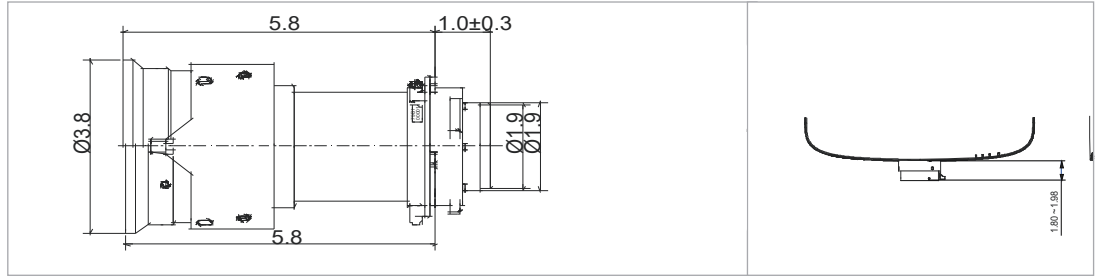

Technical Drawings

NP14ZL

Order Code: 60003221

NP40ZL