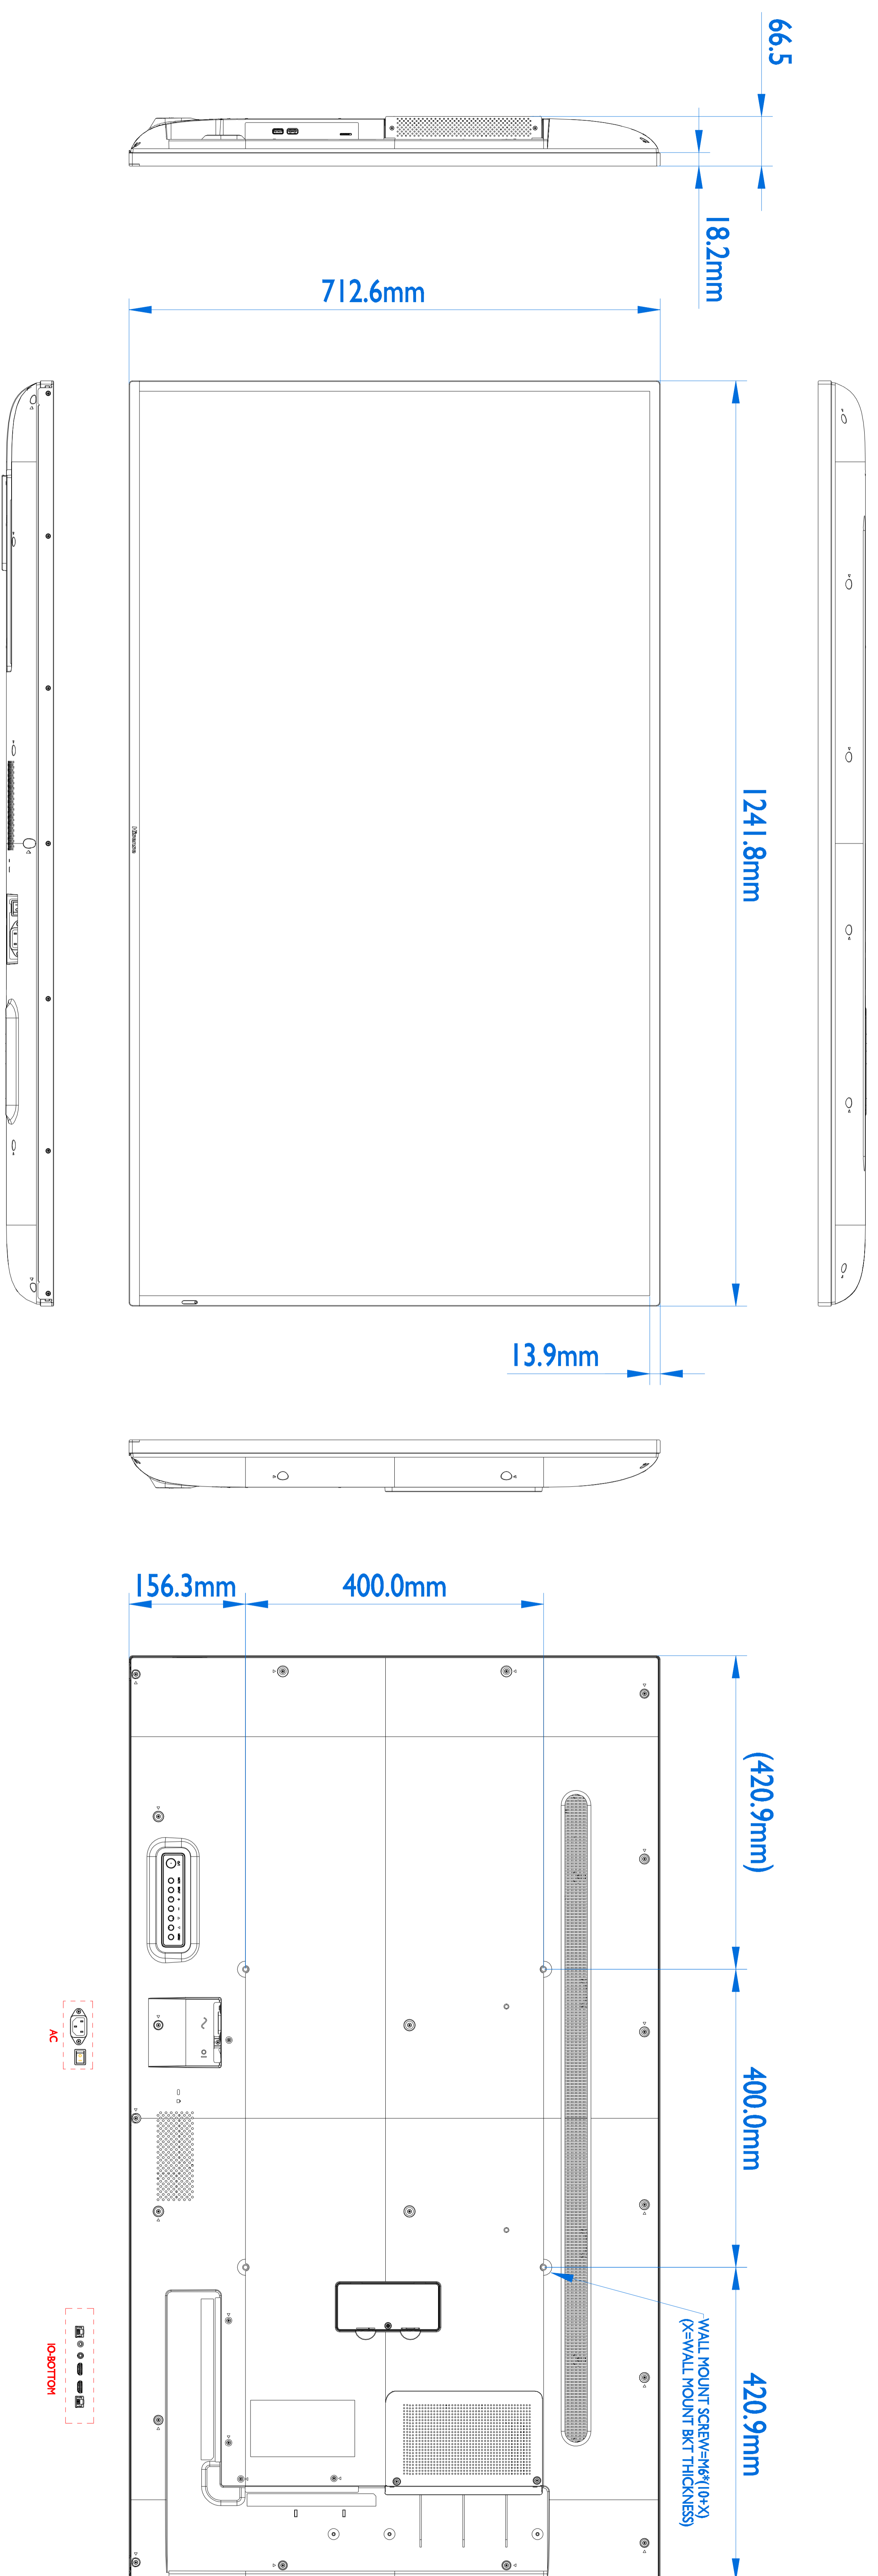

55B4E31T

Version: 1.0

Release Date: 2020/12/15

HISENSE

MODEL NAME		55B4E31T	
DRAWN	UNIT	PROJECTION	mm
DATE	2020.12.15	3d	
REVISION	A		