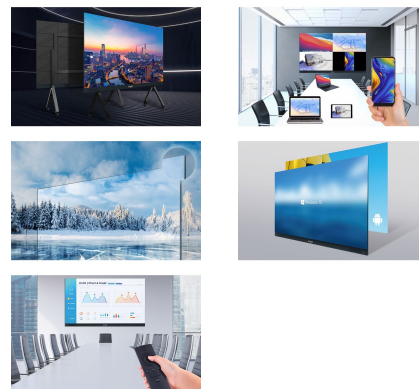

ABSEN C138 3.0 LED,Cabinet Package,inkl 4x Modules,1x Rec-Card,Power-Sup, HubCart

numéro d'article: 5AB C138 3.0LED

PIR: 48'900.00

détails

Absenicon 3.0 Series, revolutionary all-in-one LED screen for conferencing

FullHD 1920x1080, Pixel Pitch 1.58mm, Display area 3050 x 1715, Depth 28.5mm, weight 135kg, Standard brightness 350nits, adjustable from 0-350 nits, Contrast ratio 5000:1, color gamut 110% NTSC, horizontal viewing angle 160°, IP40/IP21, 5mm ultra-slim frame, Android 8.0

User-friendly interface and remote-control, as simple as using a TV, plug and play, one button to turn on/off, embedded system controller, PSU, audio, no external devices required, hidden cable design, elegant simplicity.

Absenicon supports screen cast through computer, mobile phone and PAD screen. The screen shares up to 4 devices at one time wirelessly, allowing creativity display simultaneously. The mobile phone/PAD screen can work as a writing board, enabling online editing.

Absenicon 3.0 (Video)

Einsatzgebiet: **Data Visualization / Indoor / Fixed**

Informations supplémentaires

Marque: ABSEN
Catégorie: Commercial Display
Zone d'engagement: Fixed Indoor
Luminosité: < 700 nits
Pixel Pitch: < 1.6mm